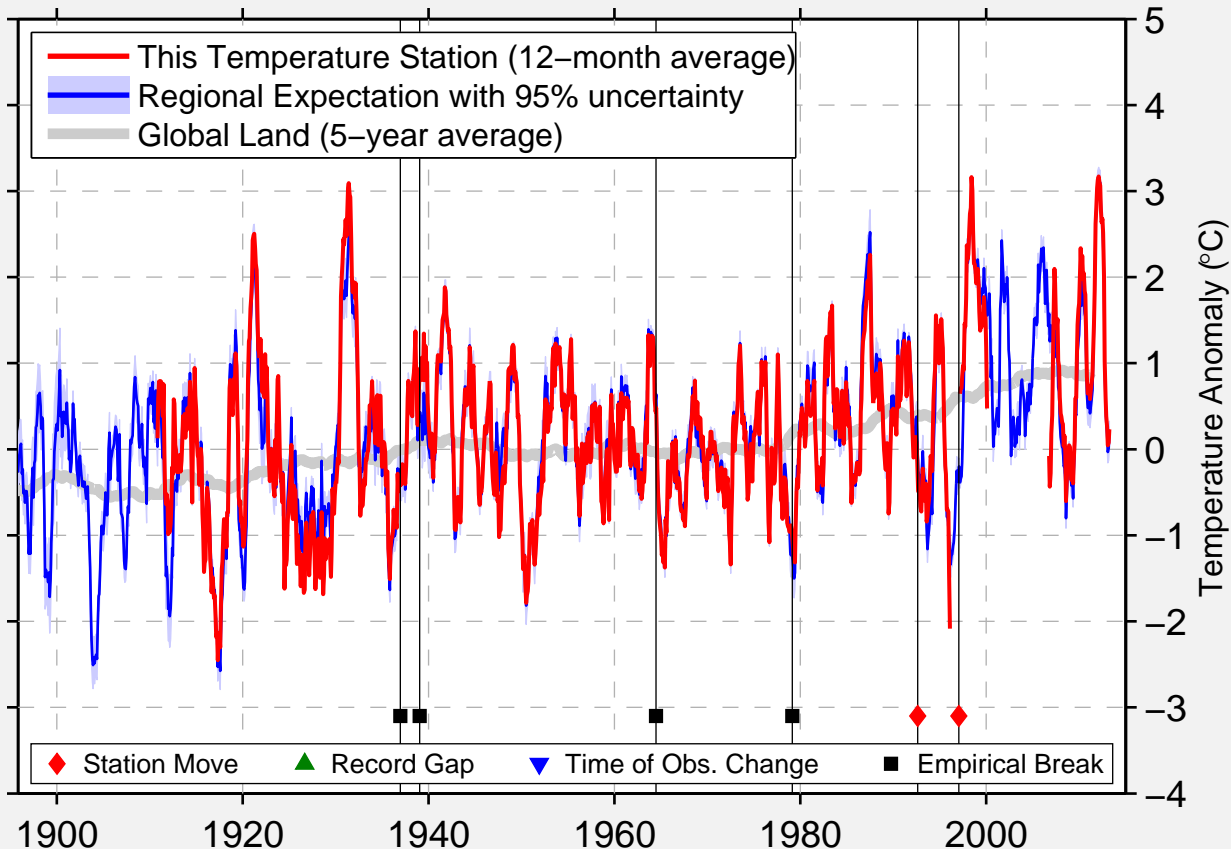

PARK FALLS DNR HQ

45.933 N, 90.450 W (United States)

Data Quality Controlled and Aligned at Breakpoints

Berkeley Earth