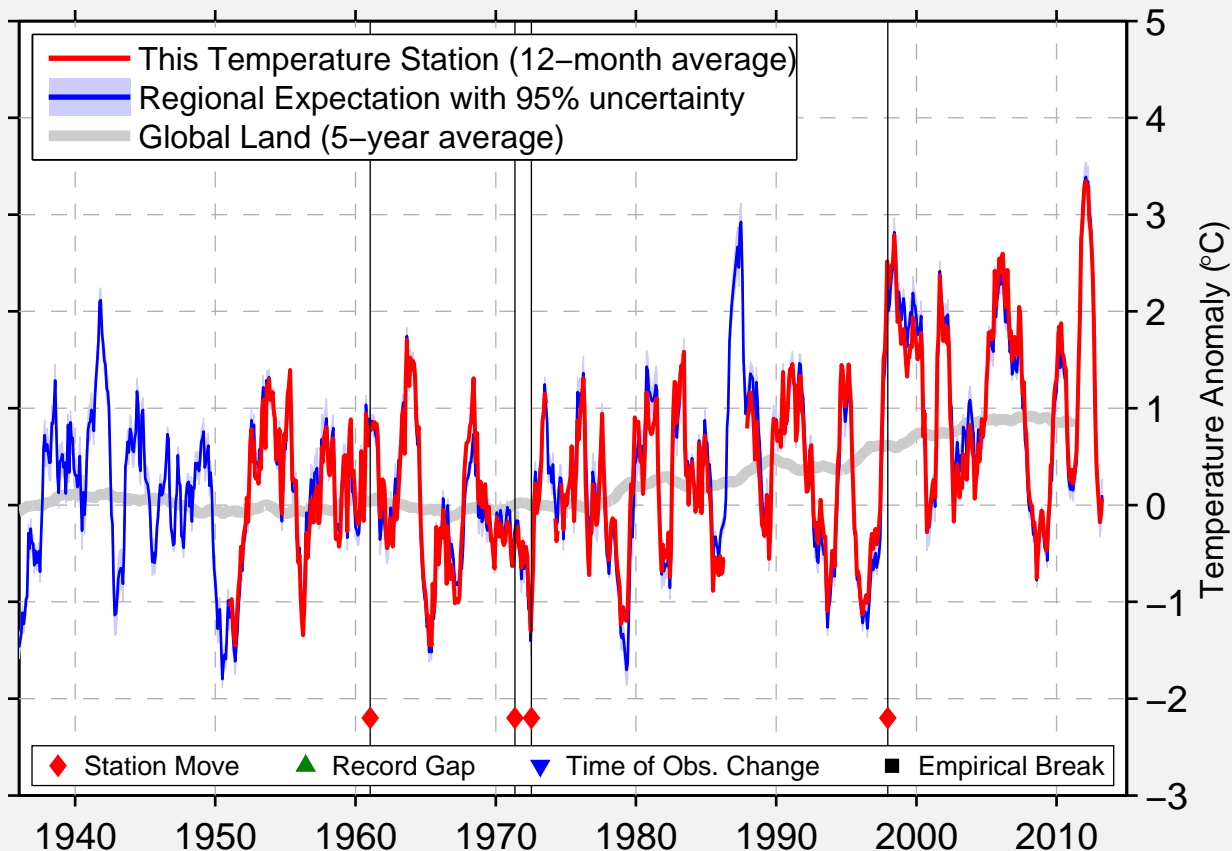

GRANTSBURG FAA INTERMEDIATE F

45.787 N, 92.673 W (United States)

Data Quality Controlled and Aligned at Breakpoints

Berkeley Earth