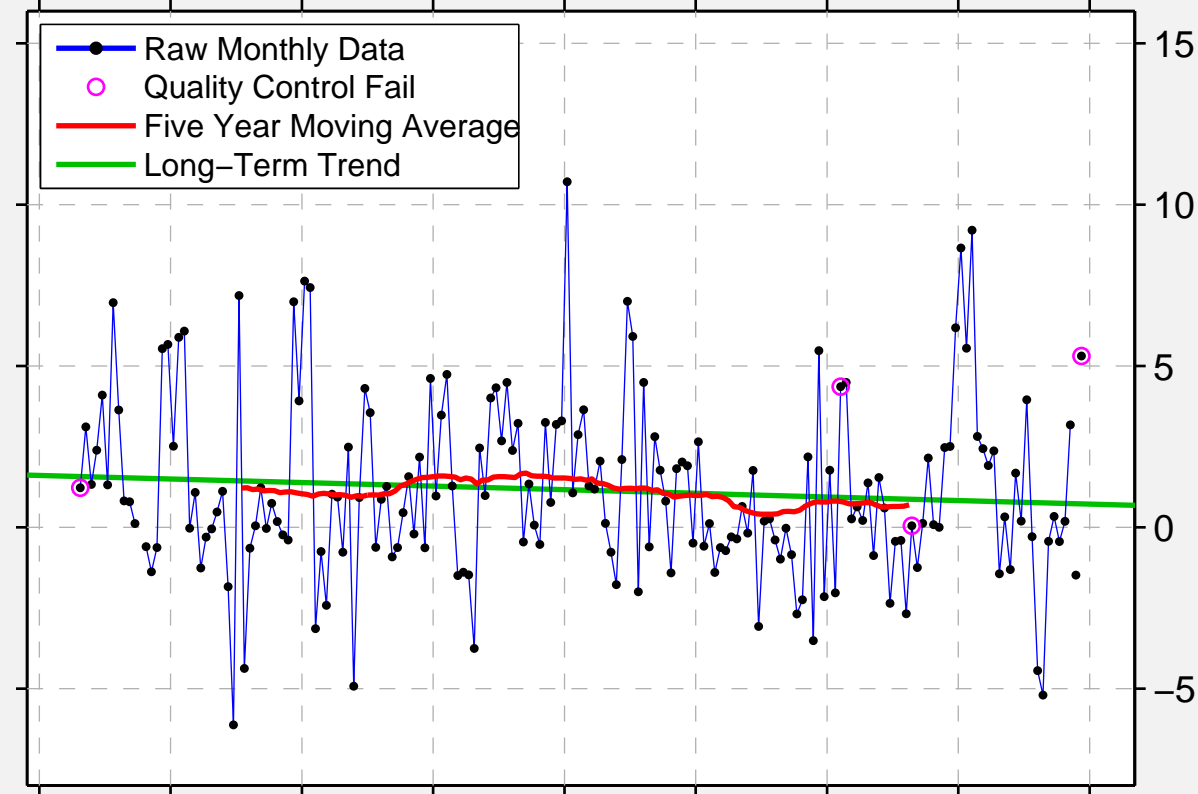

SISSETON MUNI AP

45.669 N, 96.991 W (United States)

Temperature Anomaly (°C)

1998 2000 2002 2004 2006 2008 2010 2012 2014