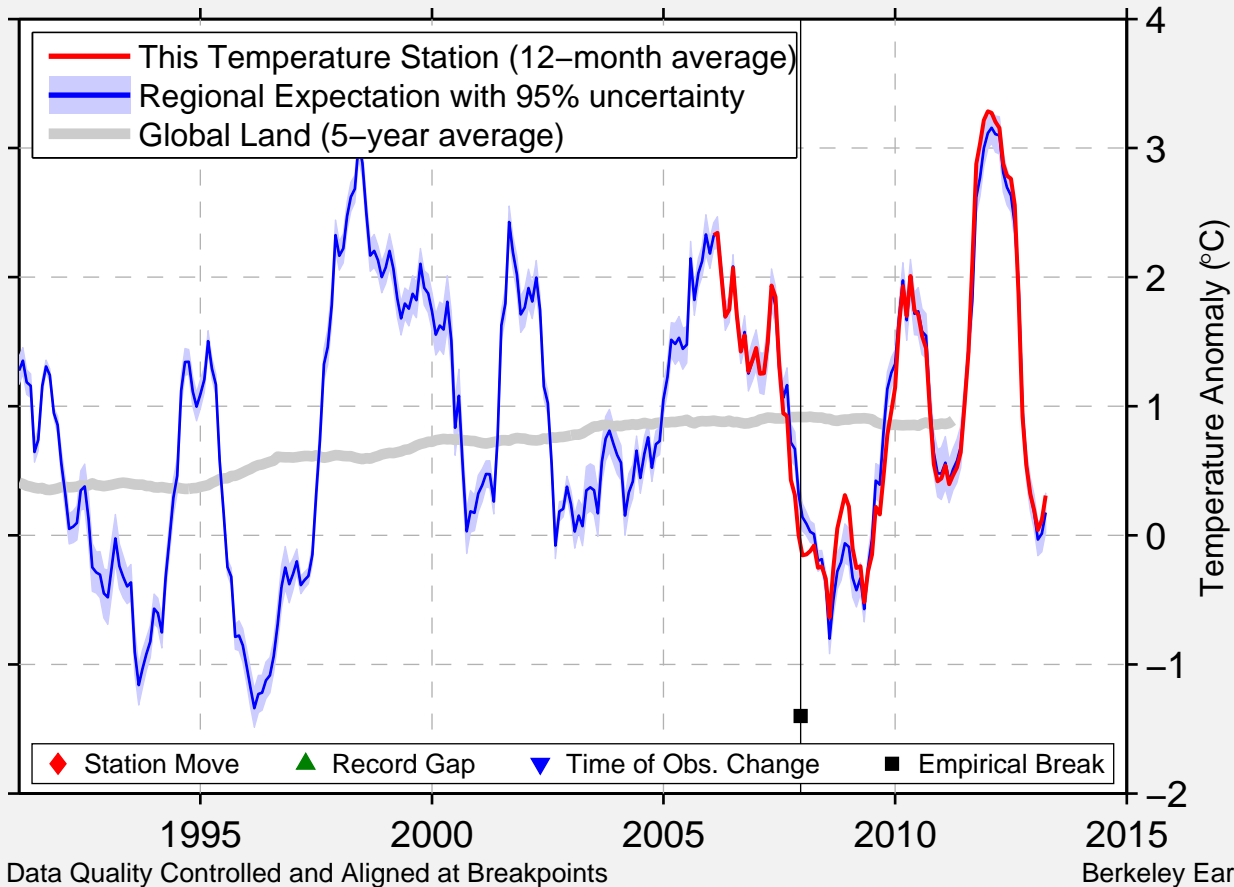

LADYSMITH RUSK CO AP

45.497 N, 91.001 W (United States)

Data Quality Controlled and Aligned at Breakpoints

Berkeley Earth