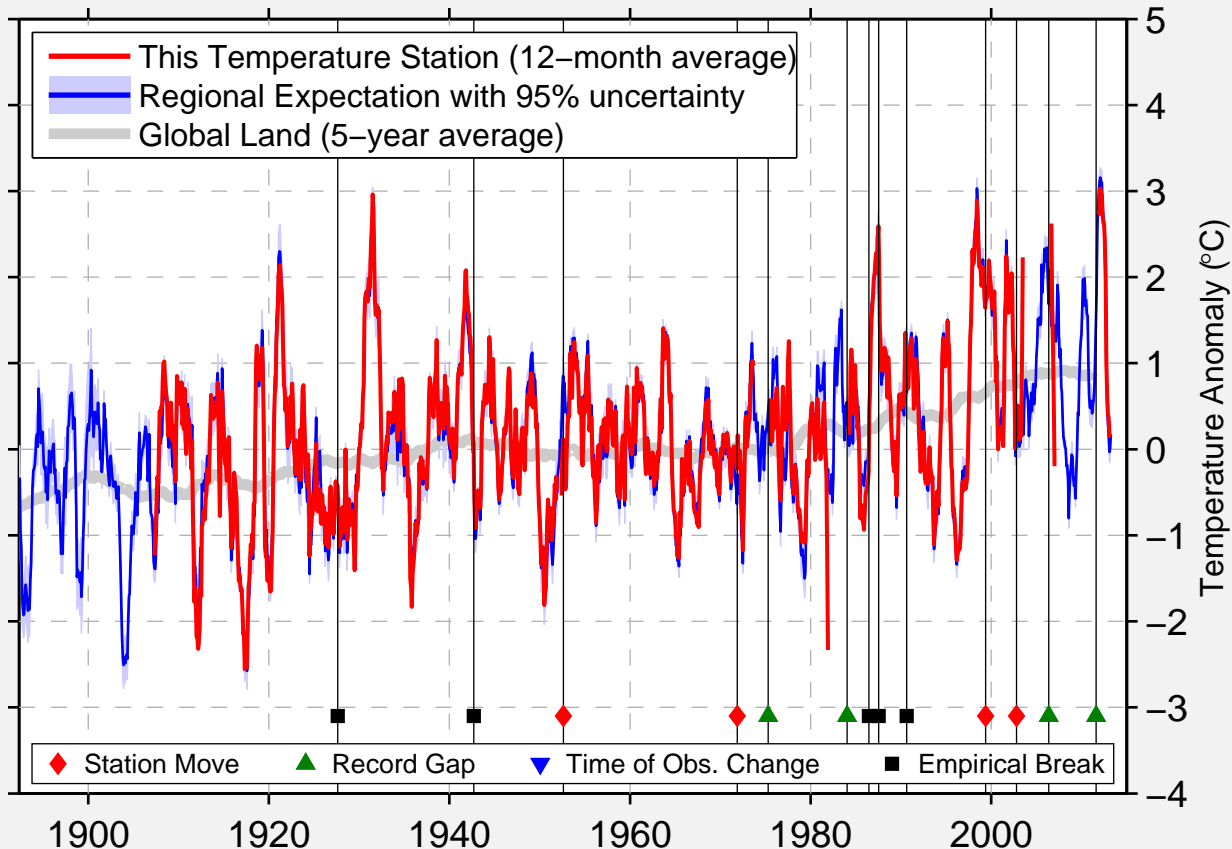

WEYERHAEUSER 1N

45.425 N, 91.398 W (United States)

Data Quality Controlled and Aligned at Breakpoints

Berkeley Earth