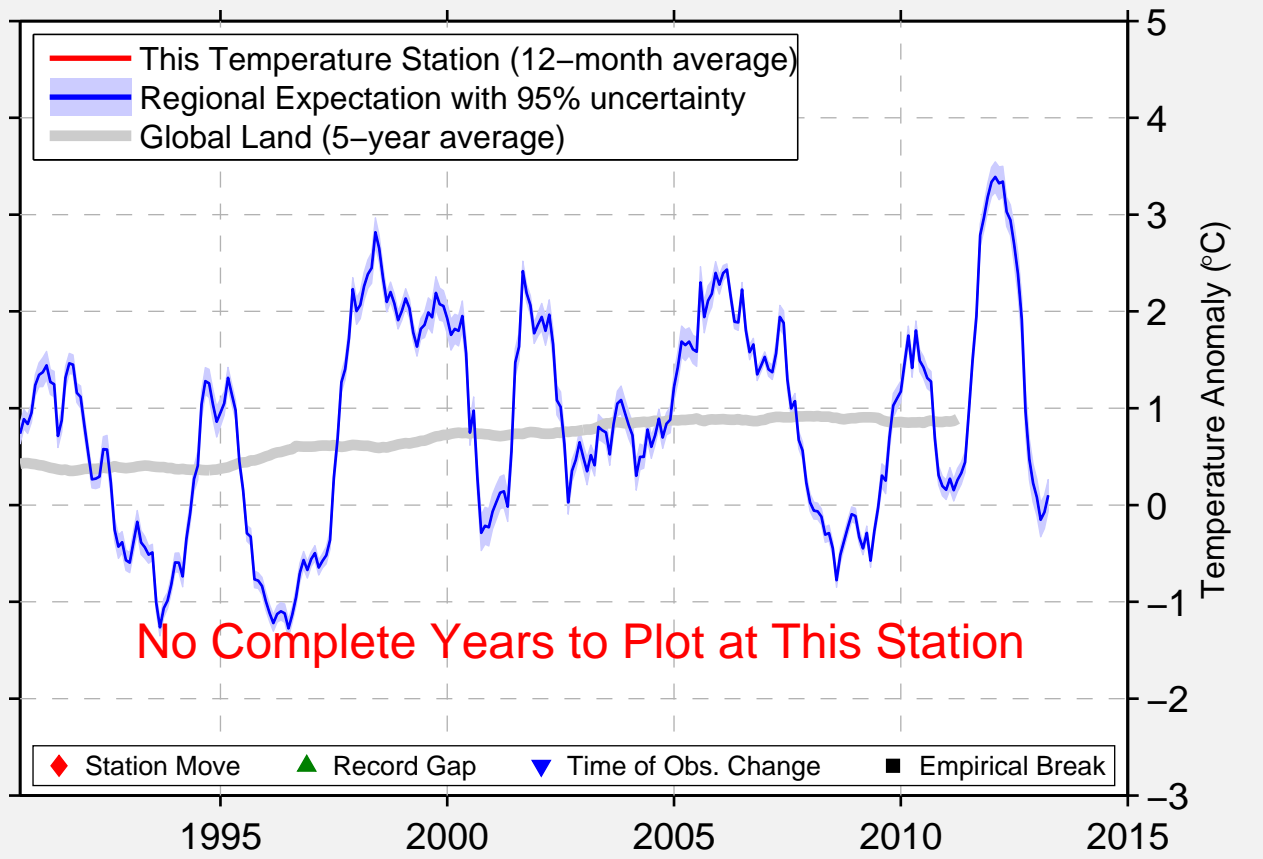

SIMENSTAD MUNI AP

45.308 N, 92.690 W (United States)

No Complete Years to Plot at This Station

◆ Station Move ▲ Record Gap ▼ Time of Obs. Change ■ Empirical Break