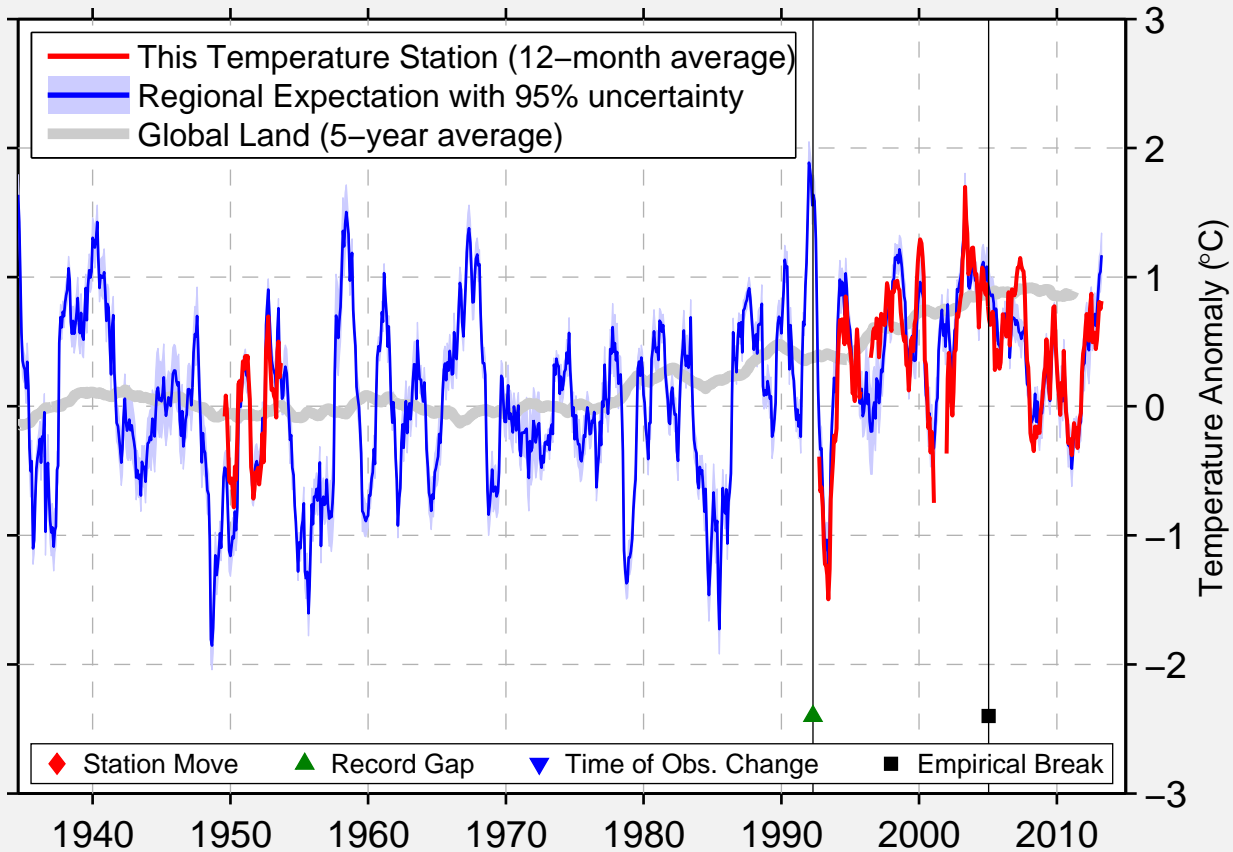

LA GRANDE UNION CO

45.283 N, 118.008 W (United States)

Data Quality Controlled and Aligned at Breakpoints

Berkeley Earth