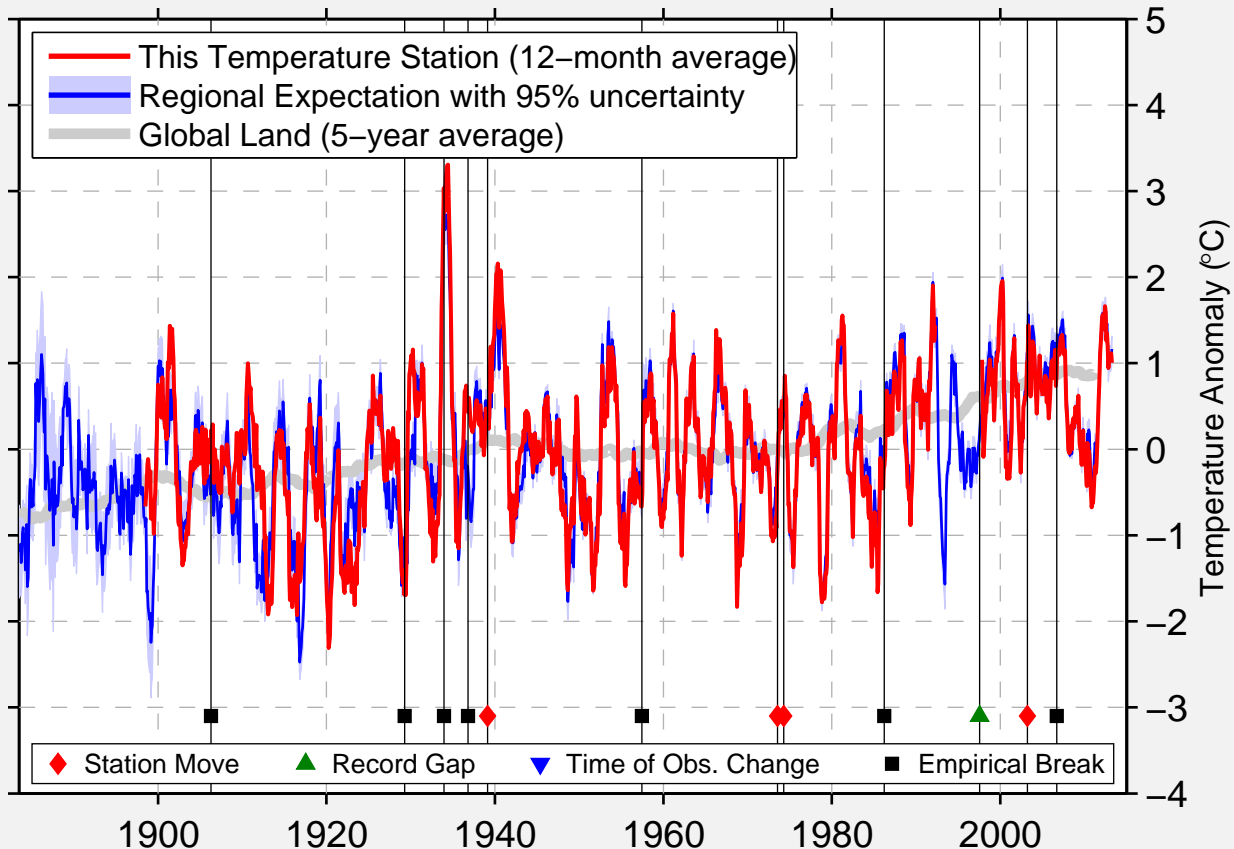

# DILLON AIRPORT

45.233 N, 112.594 W (United States)

Data Quality Controlled and Aligned at Breakpoints

Berkeley Earth