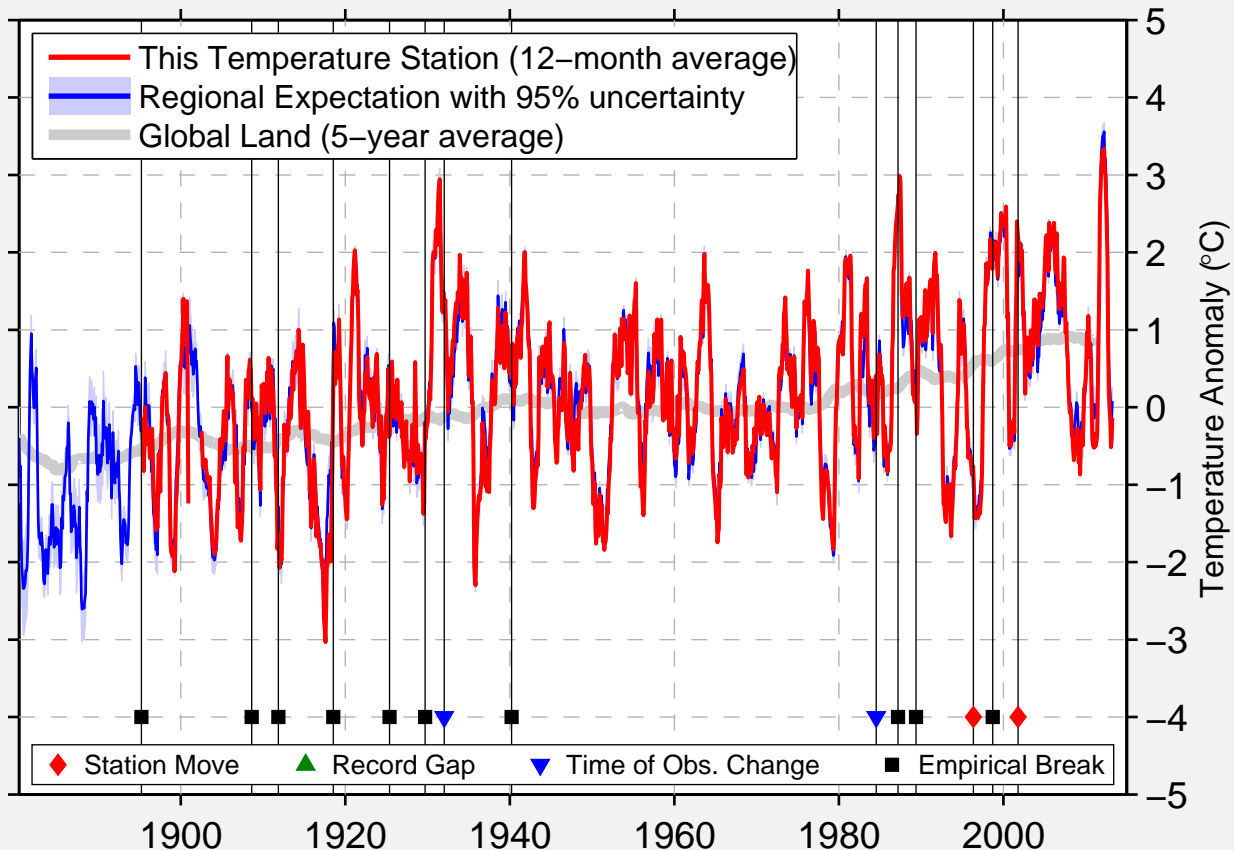

WATERTOWN MUNICIPAL AP

44.923 N, 97.154 W (United States)

Data Quality Controlled and Aligned at Breakpoints

Berkeley Earth