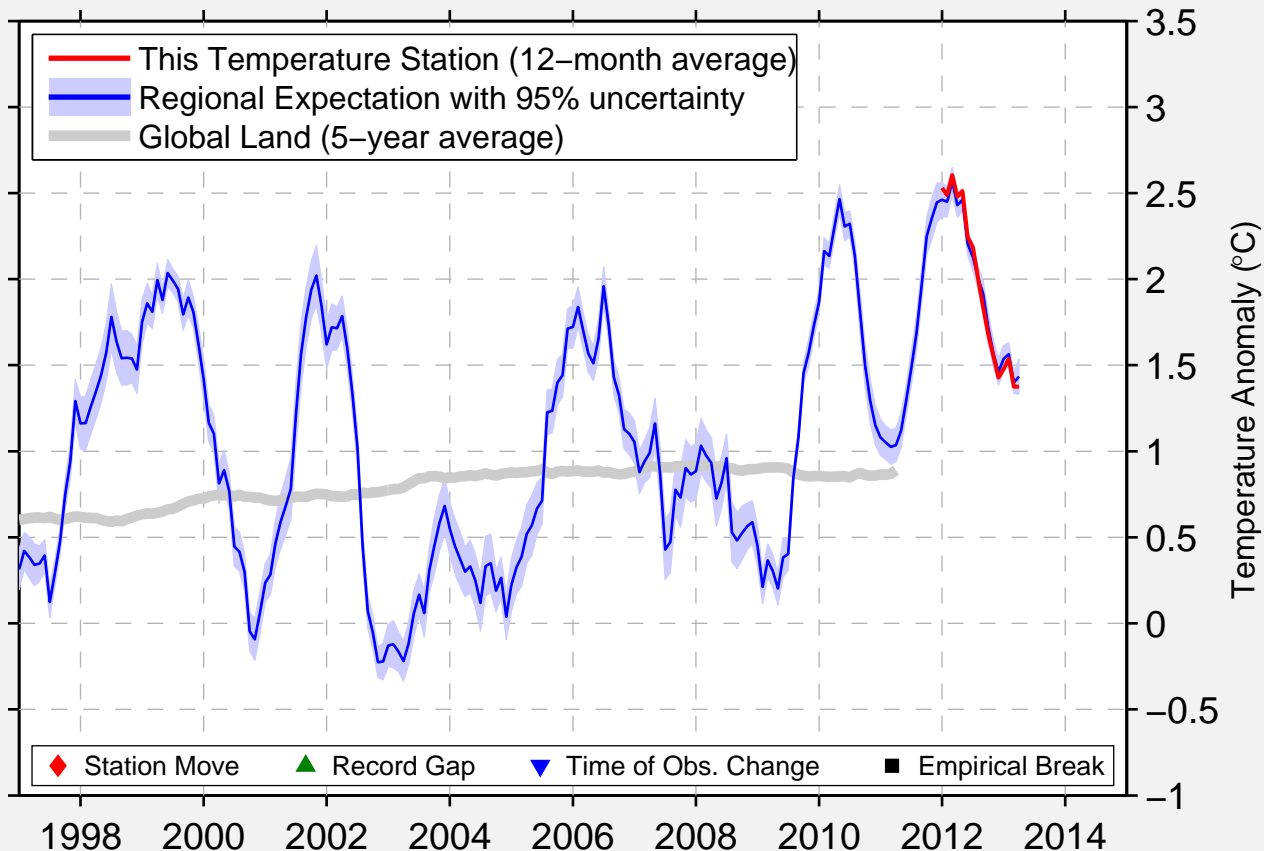

EAST SURRY

44.493 N, 68.458 W (United States)

Data Quality Controlled and Aligned at Breakpoints

Berkeley Earth