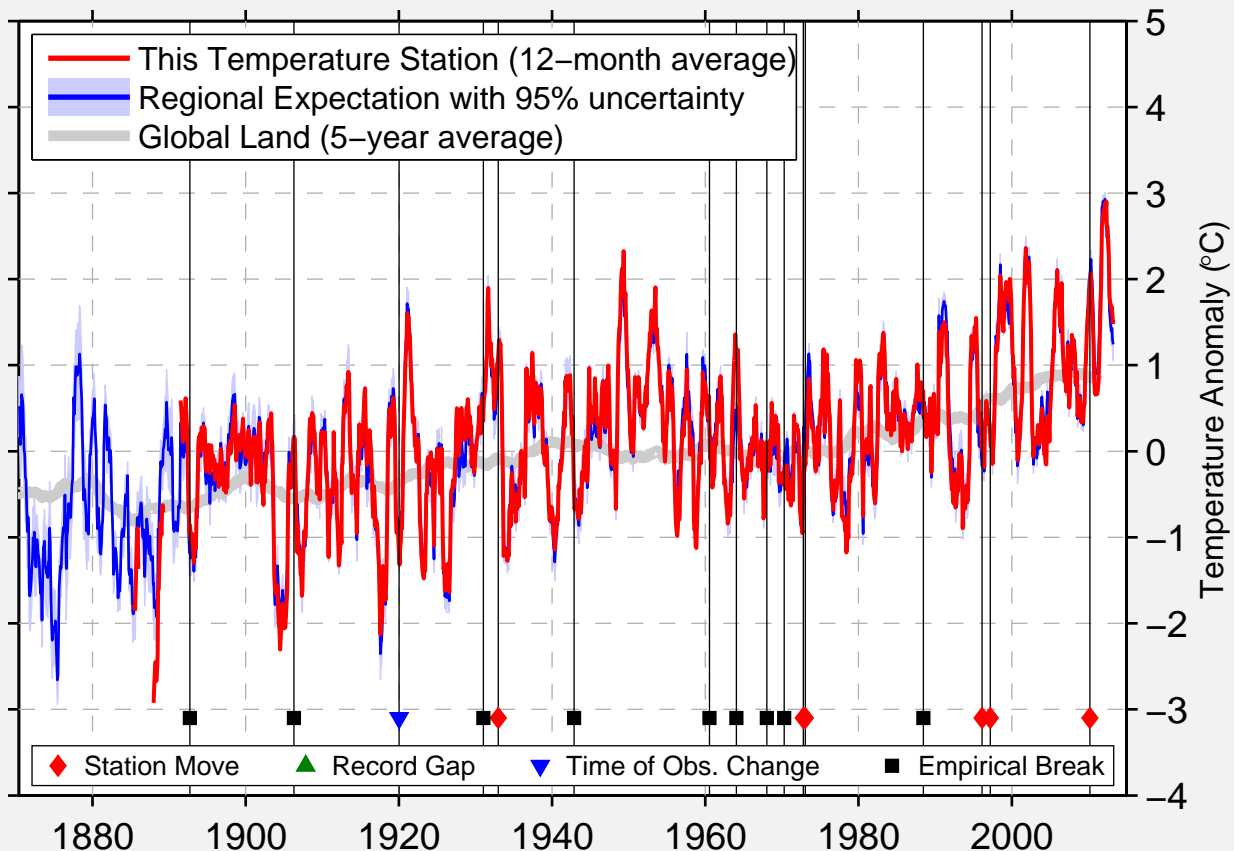

BURLINGTON INTERNATIONAL AP

44.490 N, 73.167 W (United States)

Data Quality Controlled and Aligned at Breakpoints

Berkeley Earth