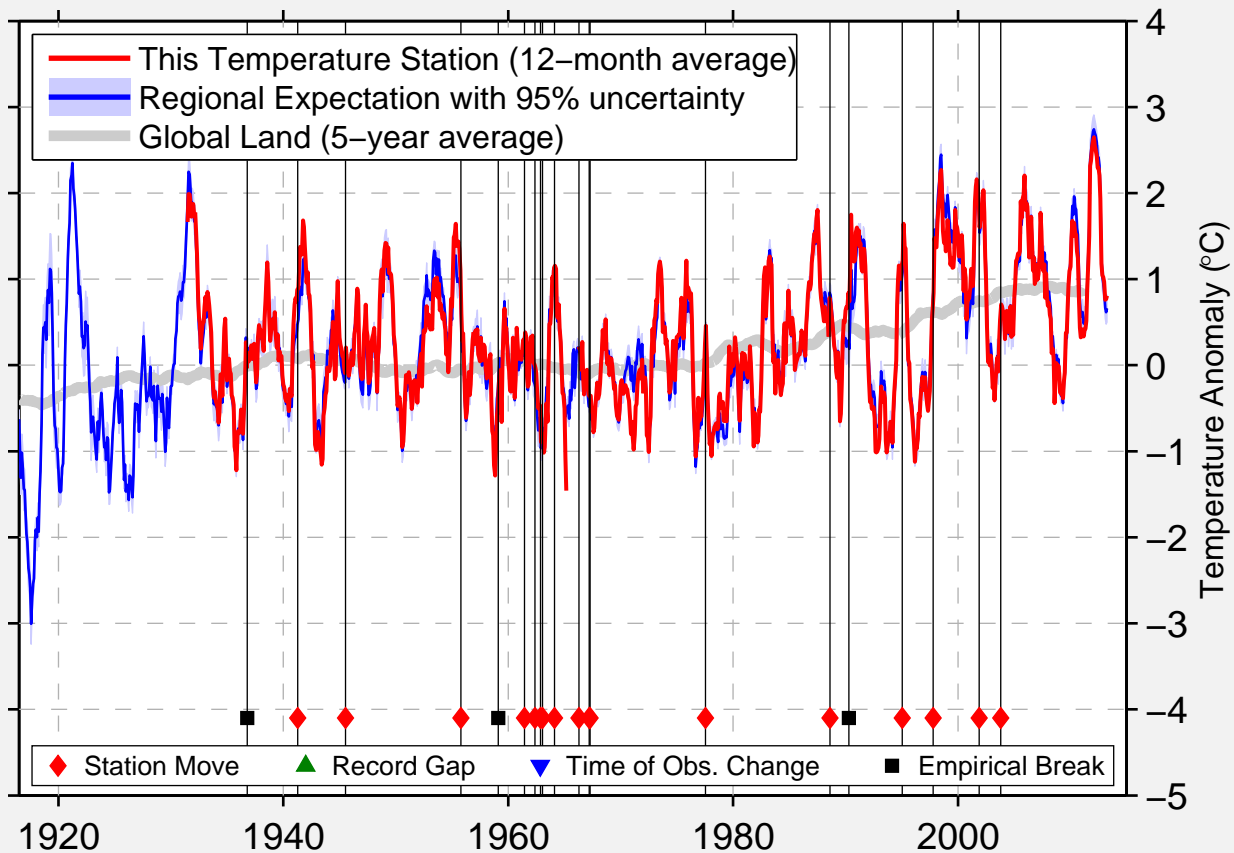

CADILLAC WEXFORD CO AP

44.275 N, 85.407 W (United States)

Data Quality Controlled and Aligned at Breakpoints

Berkeley Earth