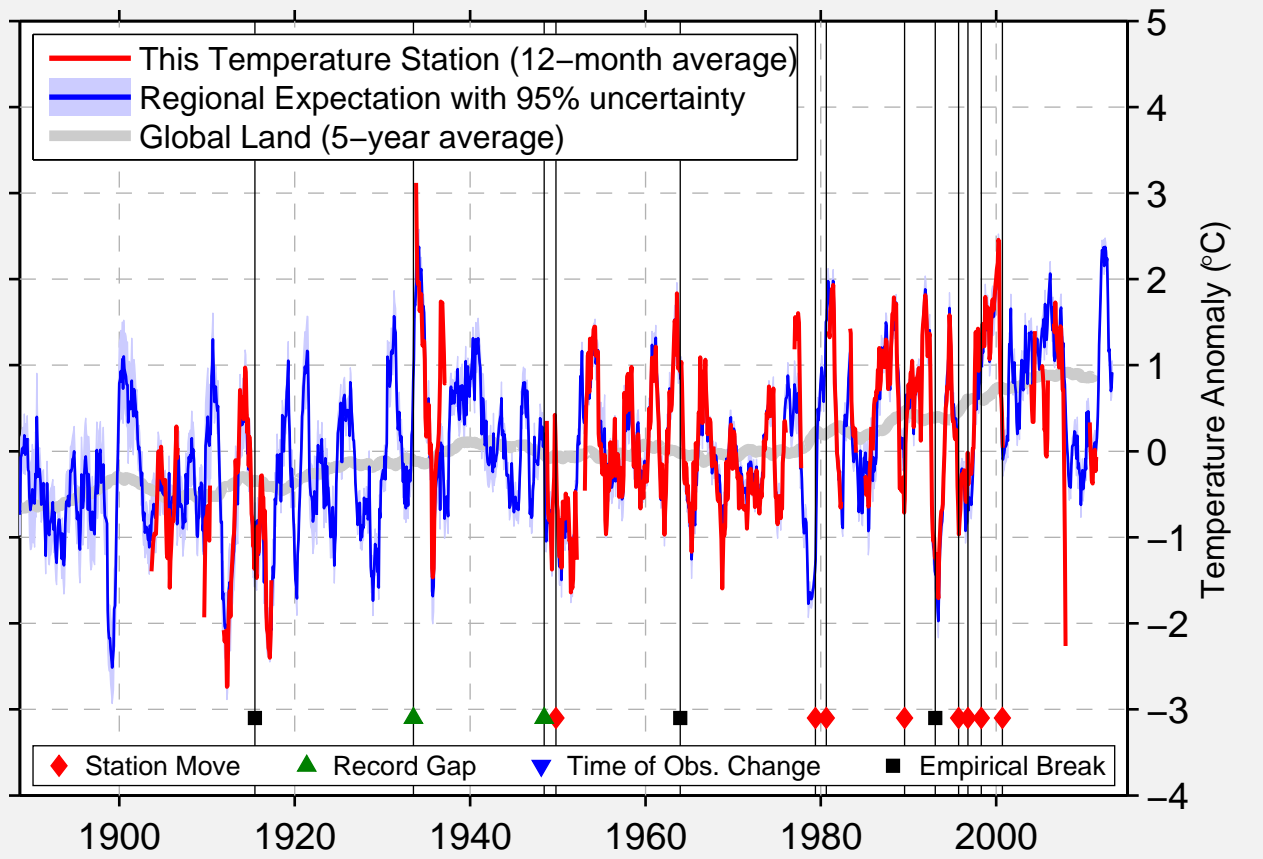

MOORCROFT 3 ST

44.242 N, 104.940 W (United States)

Data Quality Controlled and Aligned at Breakpoints

Berkeley Earth