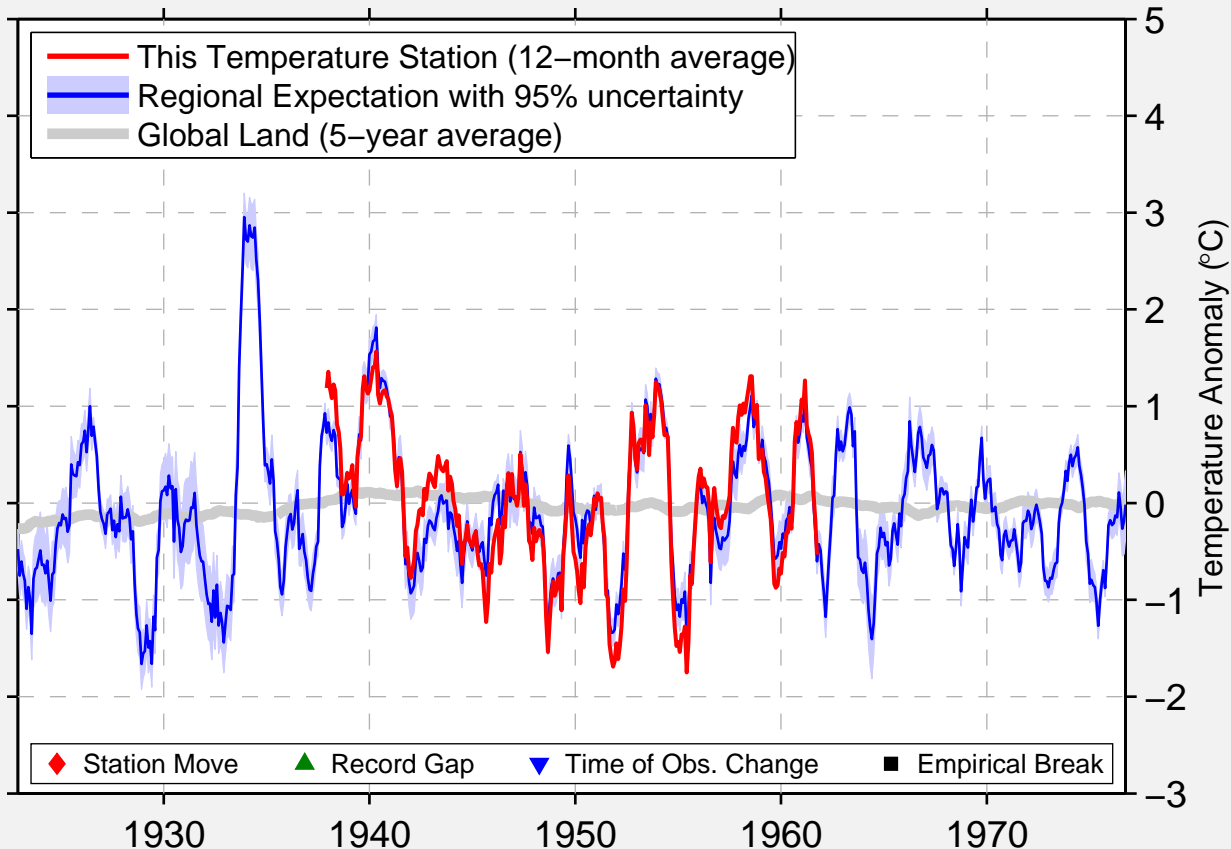

DUBOIS FAA AIRPORT

44.167 N, 112.217 W (United States)

Data Quality Controlled and Aligned at Breakpoints

Berkeley Earth