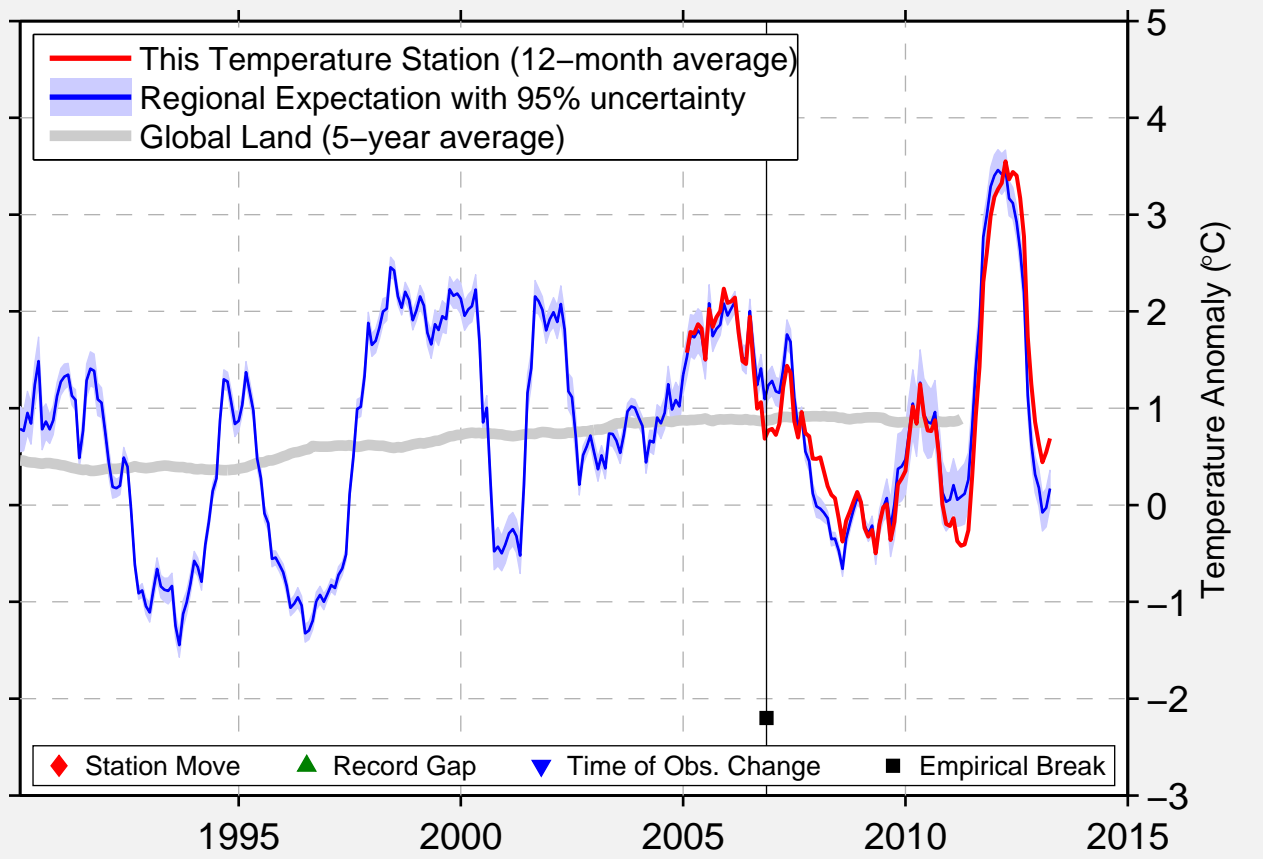

WASECA MUNI AP

44.070 N, 93.551 W (United States)

Data Quality Controlled and Aligned at Breakpoints

Berkeley Earth