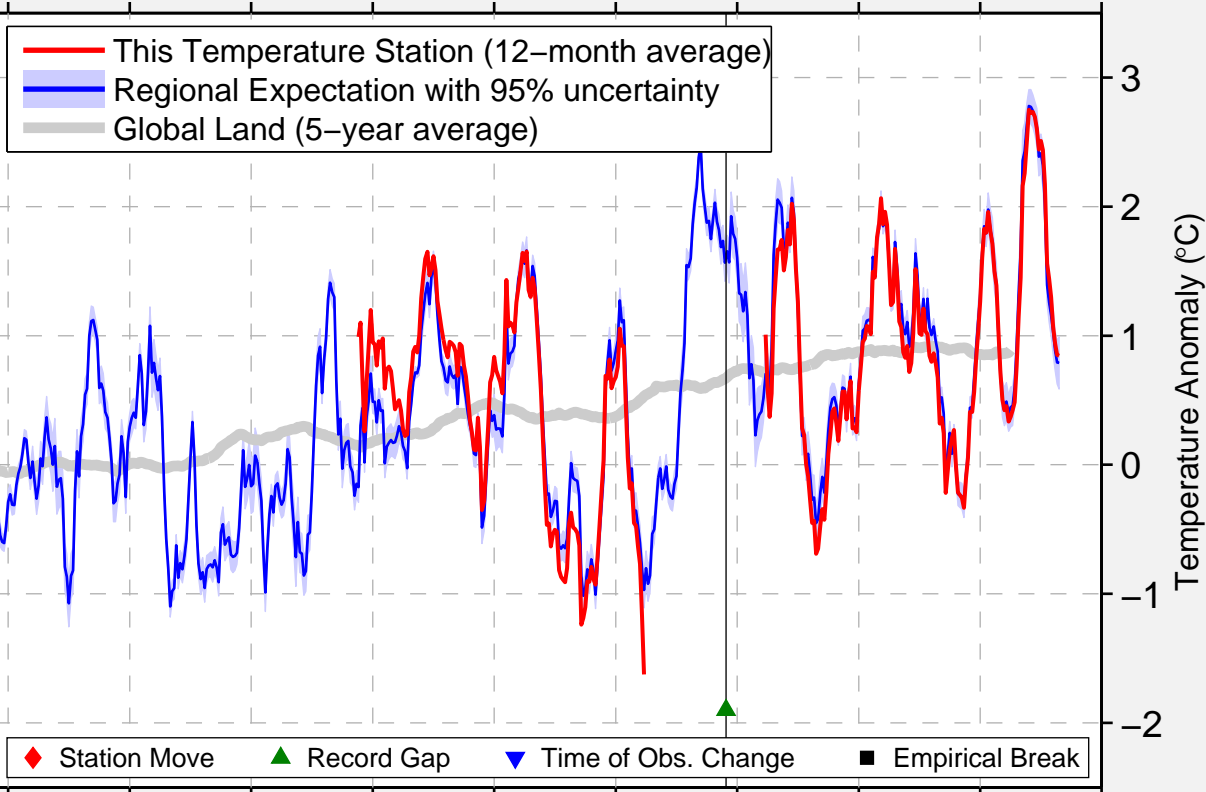

# PORT HOPE AMOS

44.019 N, 82.788 W (United States)

1970 1975 1980 1985 1990 1995 2000 2005 2010 2015

Data Quality Controlled and Aligned at Breakpoints

Berkeley Earth