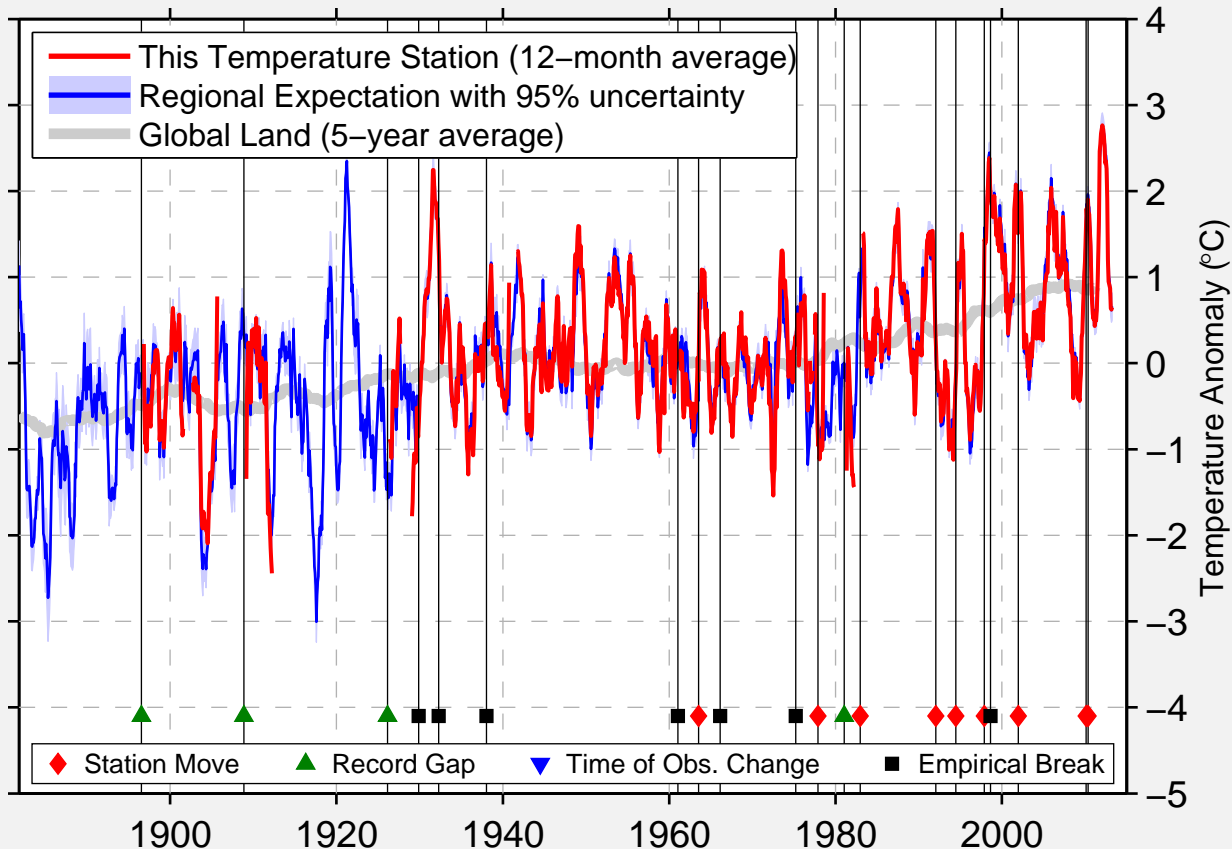

GLADWIN

43.980 N, 84.487 W (United States)

Data Quality Controlled and Aligned at Breakpoints

Berkeley Earth