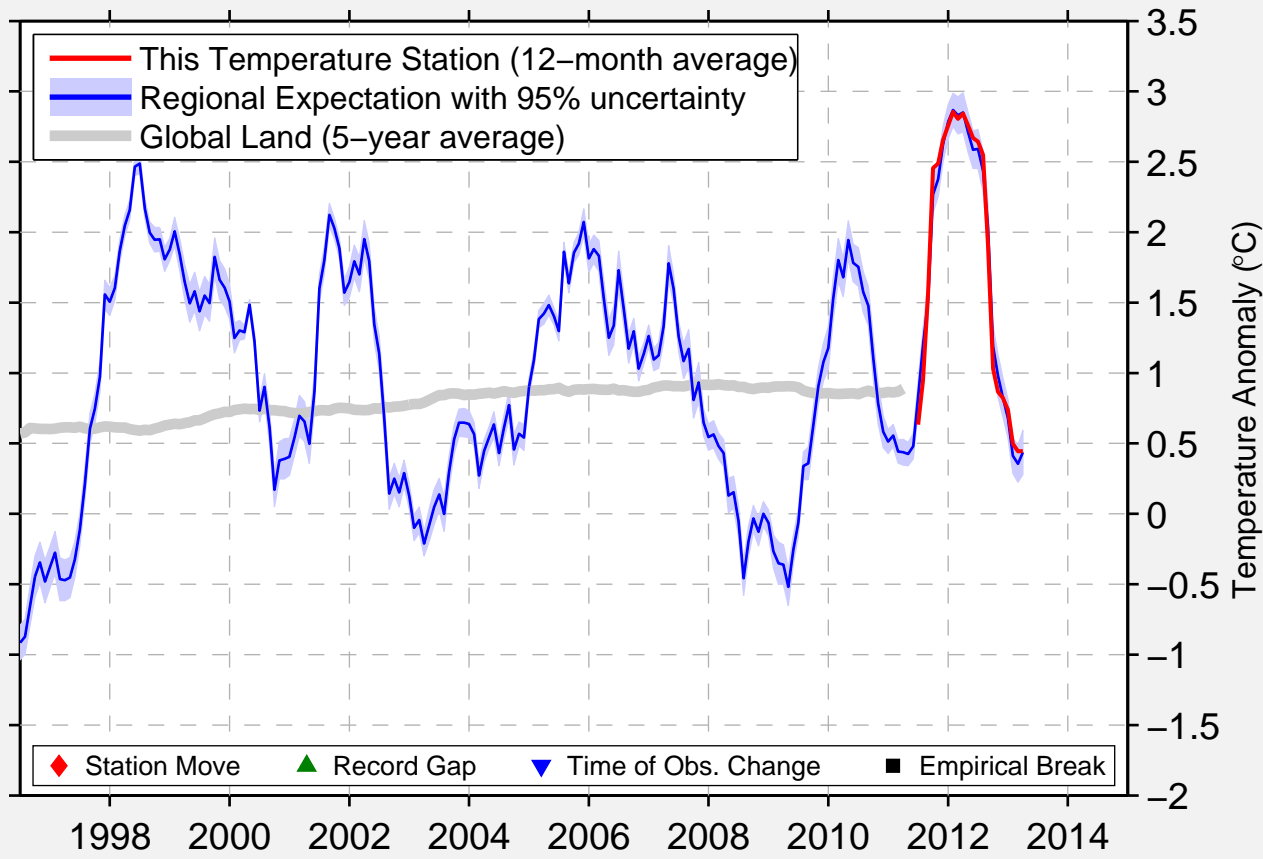

SCOTTVILLE 1 NE

43.950 N, 86.256 W (United States)

Data Quality Controlled and Aligned at Breakpoints

Berkeley Earth