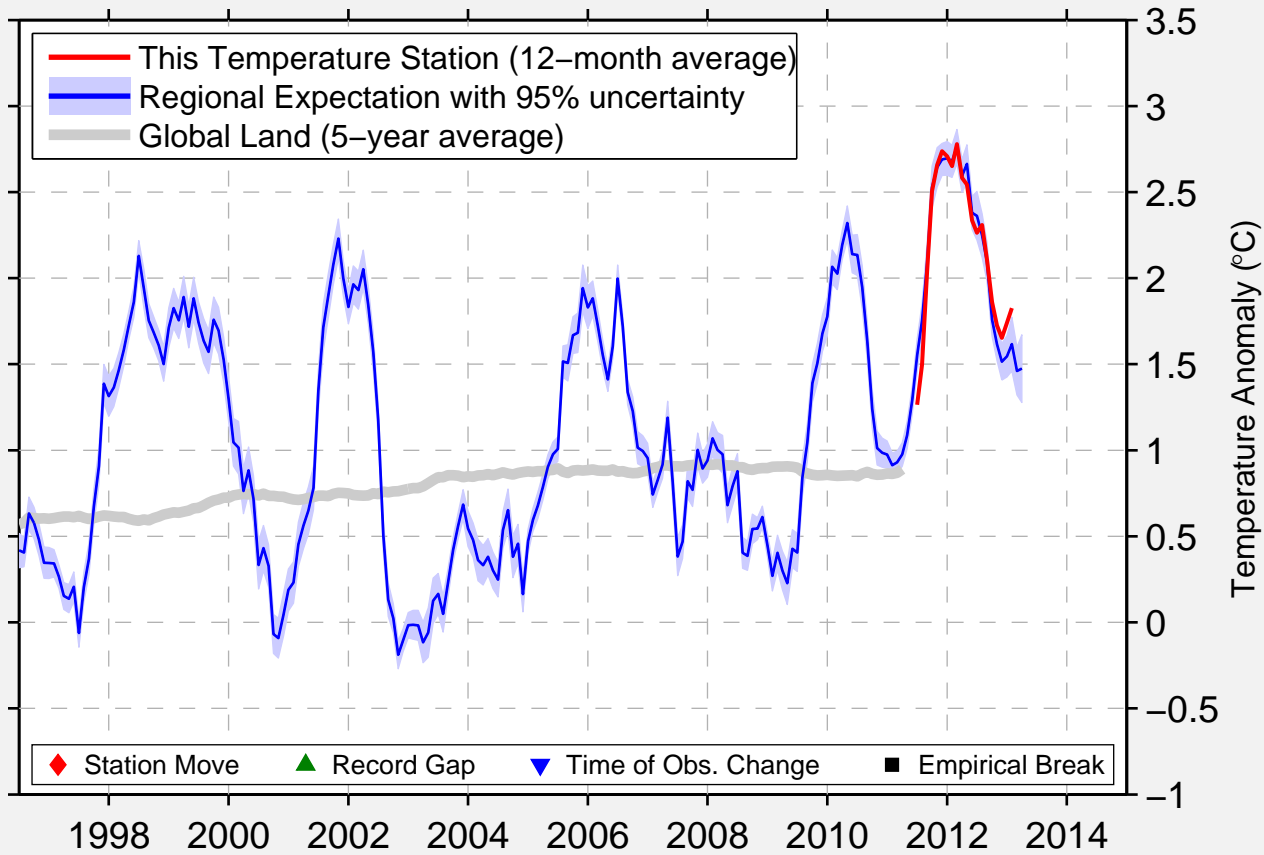

NORTH SEBAGO

43.879 N, 70.633 W (United States)

Data Quality Controlled and Aligned at Breakpoints

Berkeley Earth