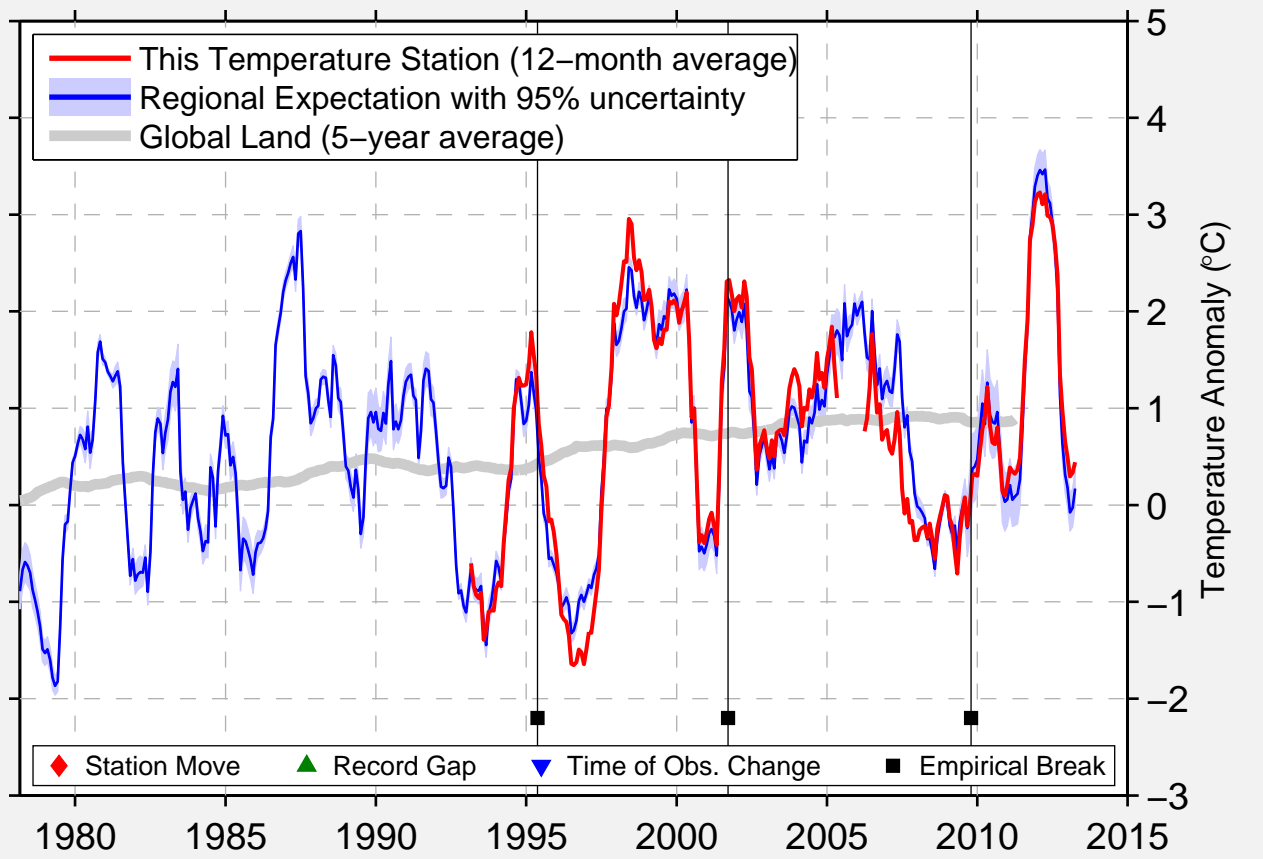

AUSTIN MUNI AP

43.666 N, 92.933 W (United States)

Data Quality Controlled and Aligned at Breakpoints

Berkeley Earth