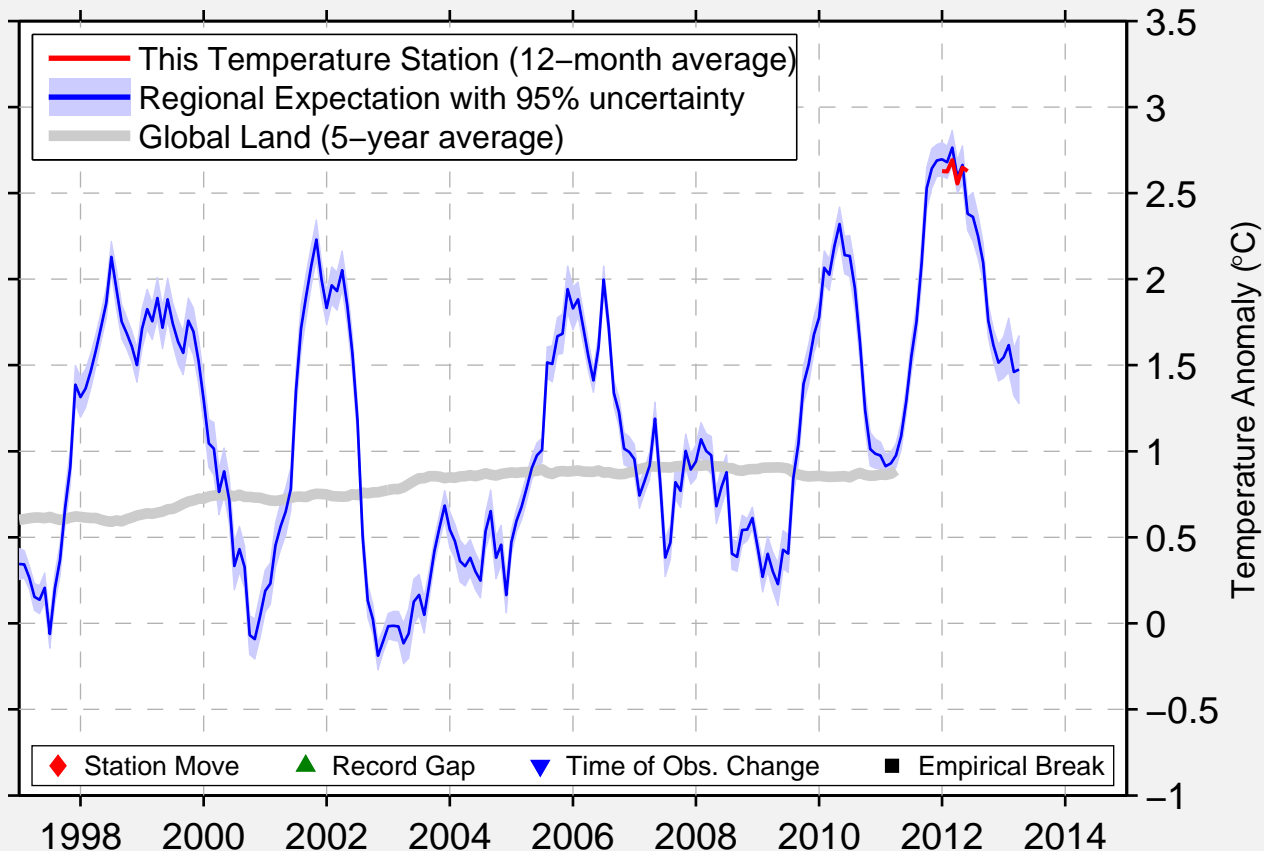

# NEW HAMPTON 2

43.606 N, 71.656 W (United States)

◆ Station Move    ▲ Record Gap    ▼ Time of Obs. Change    ■ Empirical Break