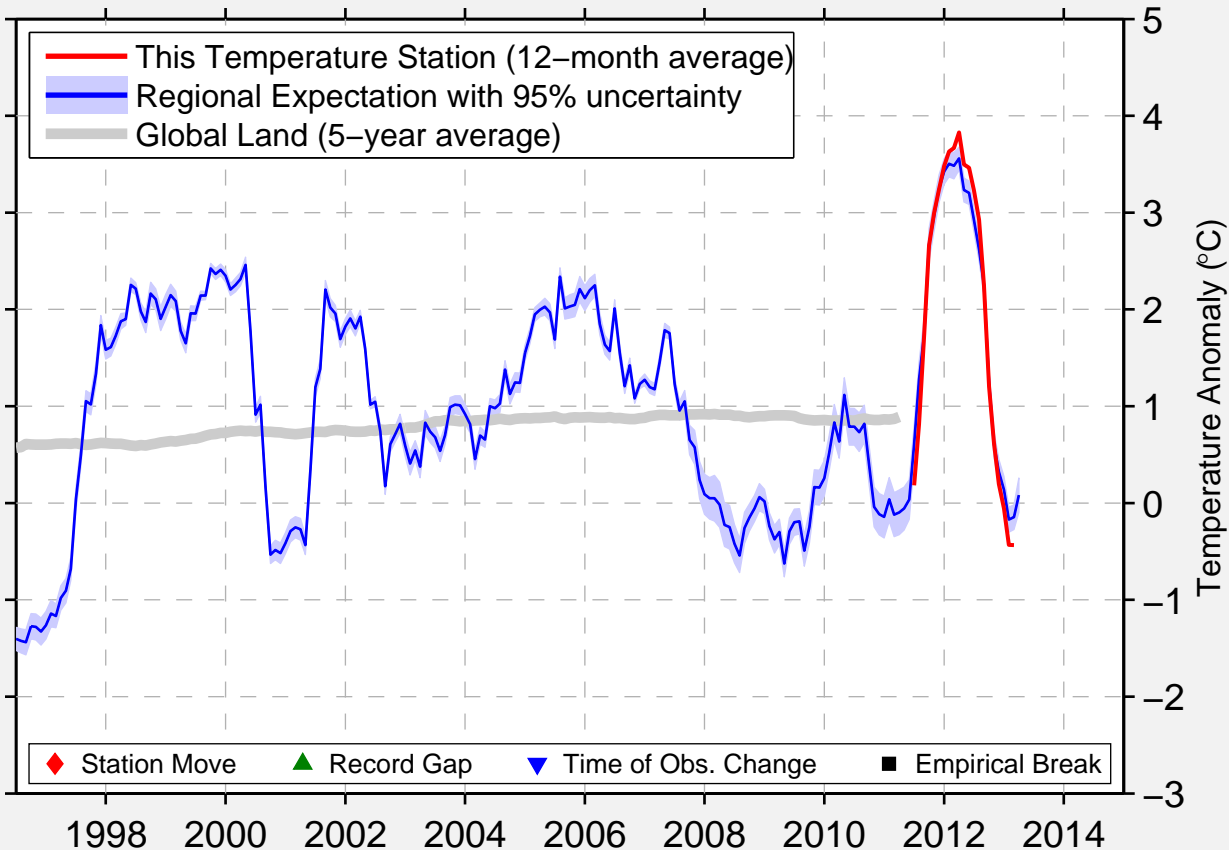

SIOUX FALLS WFO AP

43.588 N, 96.730 W (United States)

Data Quality Controlled and Aligned at Breakpoints

Berkeley Earth