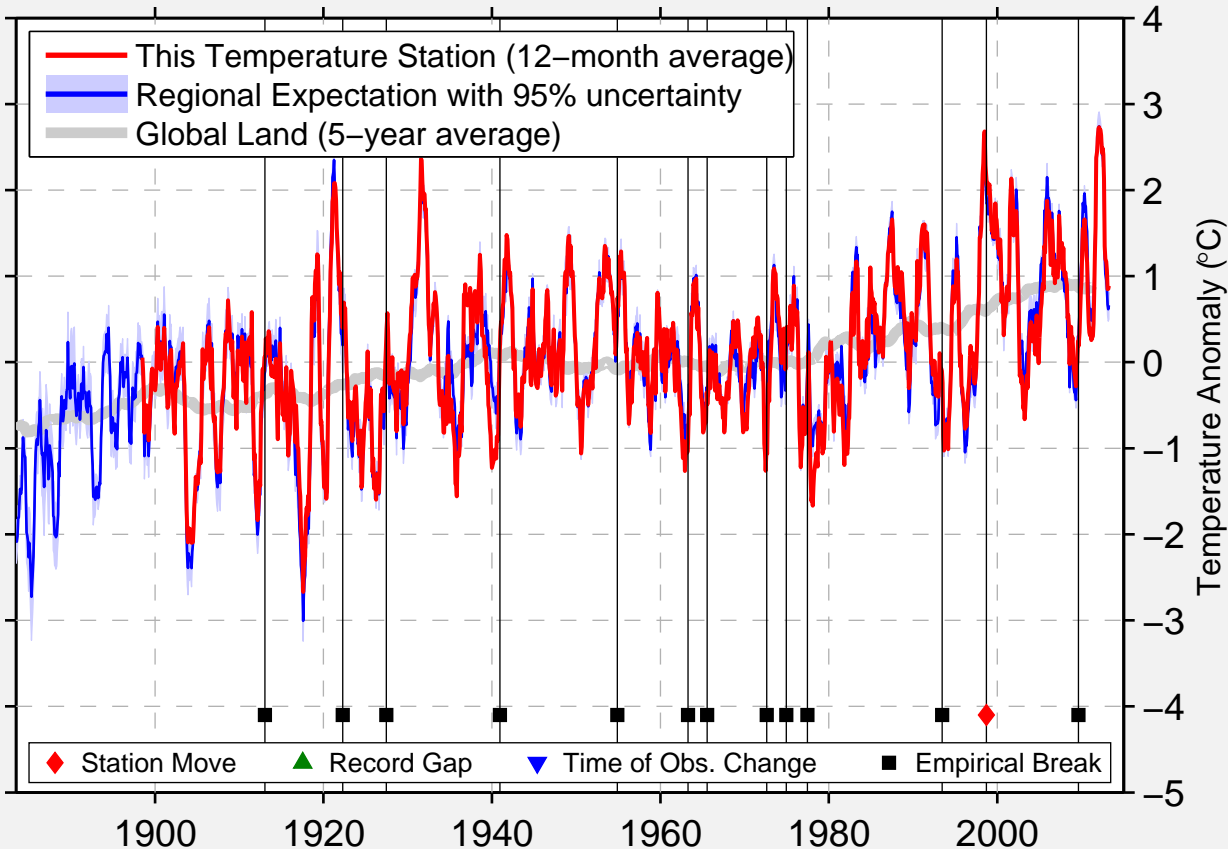

SAGINAW TRI CITY INTL AP

43.479 N, 83.969 W (United States)

Data Quality Controlled and Aligned at Breakpoints

Berkeley Earth