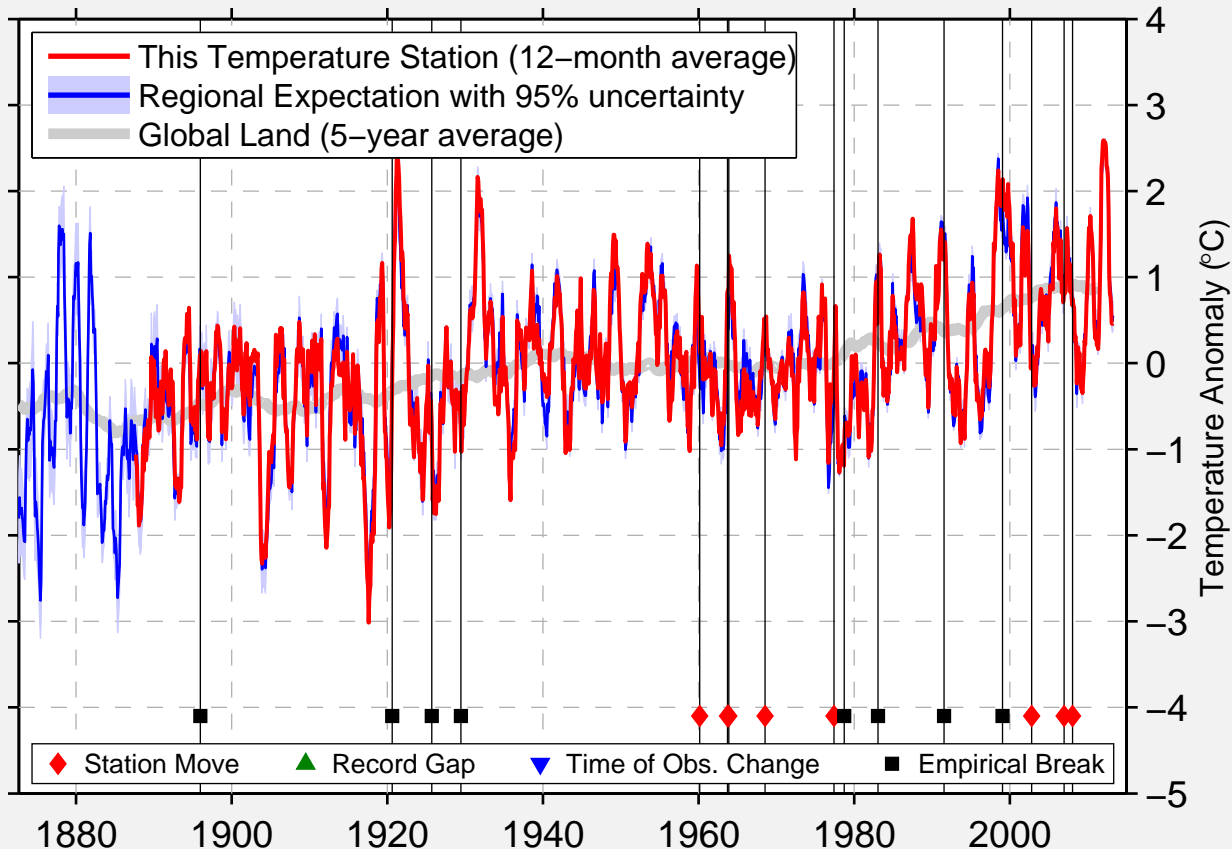

ALMA GRATIOT COM AP

43.354 N, 84.669 W (United States)

Data Quality Controlled and Aligned at Breakpoints

Berkeley Earth