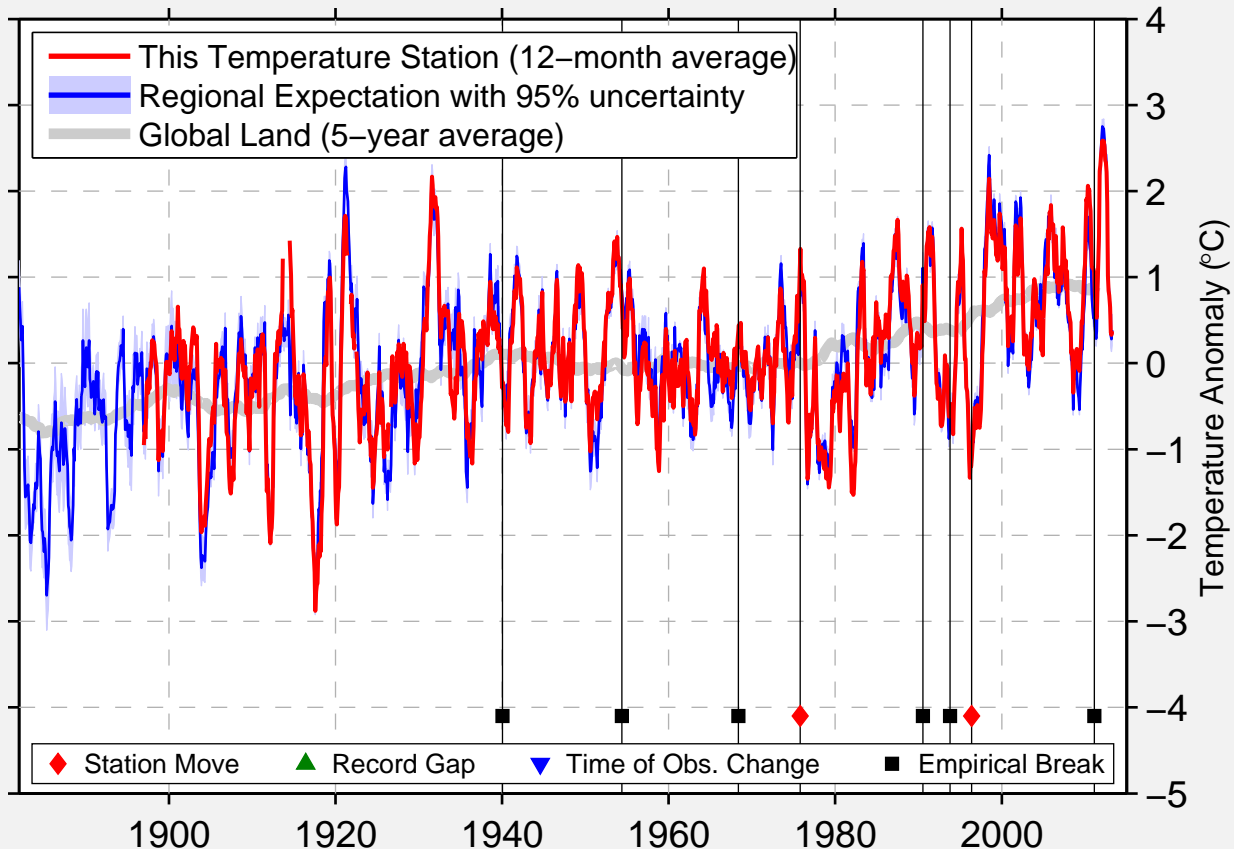

MUSKEGON COUNTY ARPT

43.169 N, 86.242 W (United States)

Data Quality Controlled and Aligned at Breakpoints

Berkeley Earth