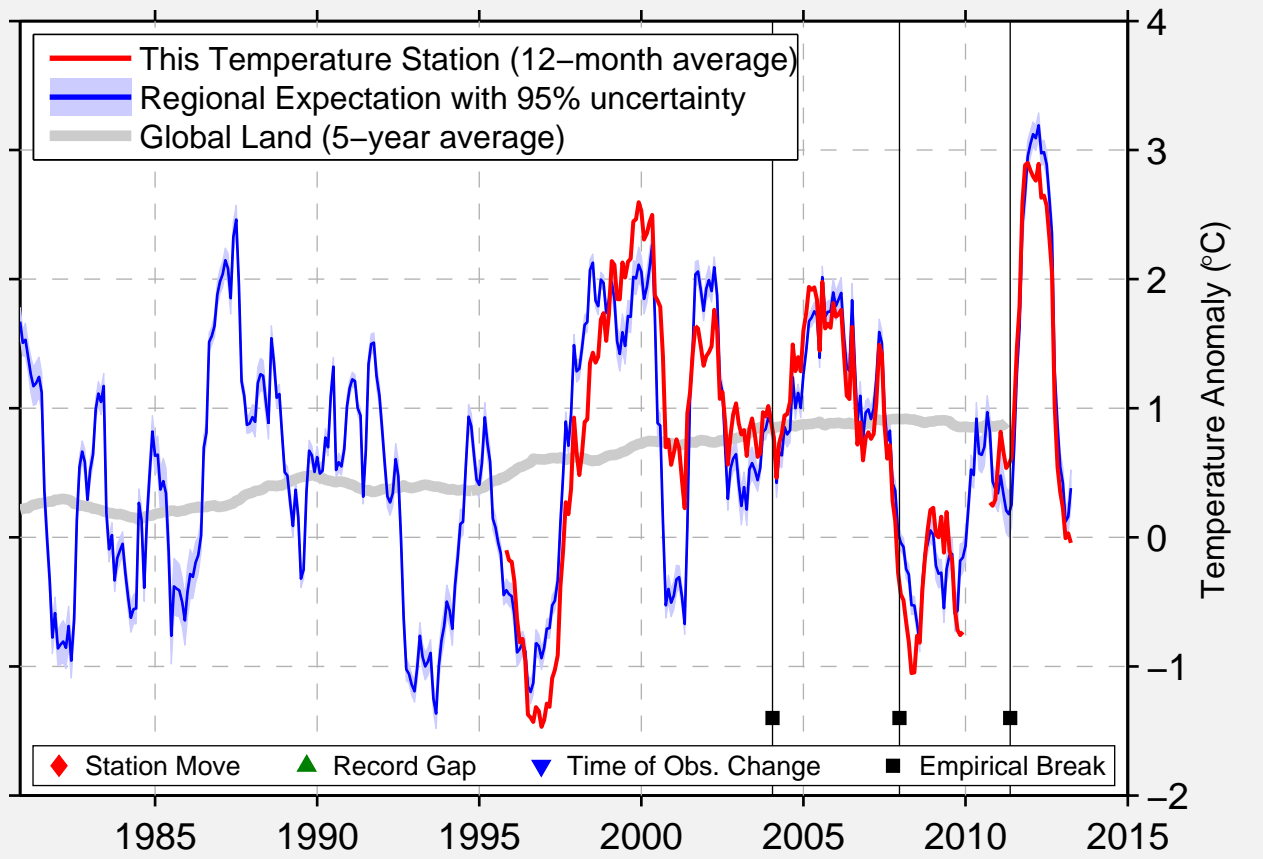

ALGONA MUNI AP

43.078 N, 94.272 W (United States)

Data Quality Controlled and Aligned at Breakpoints

Berkeley Earth