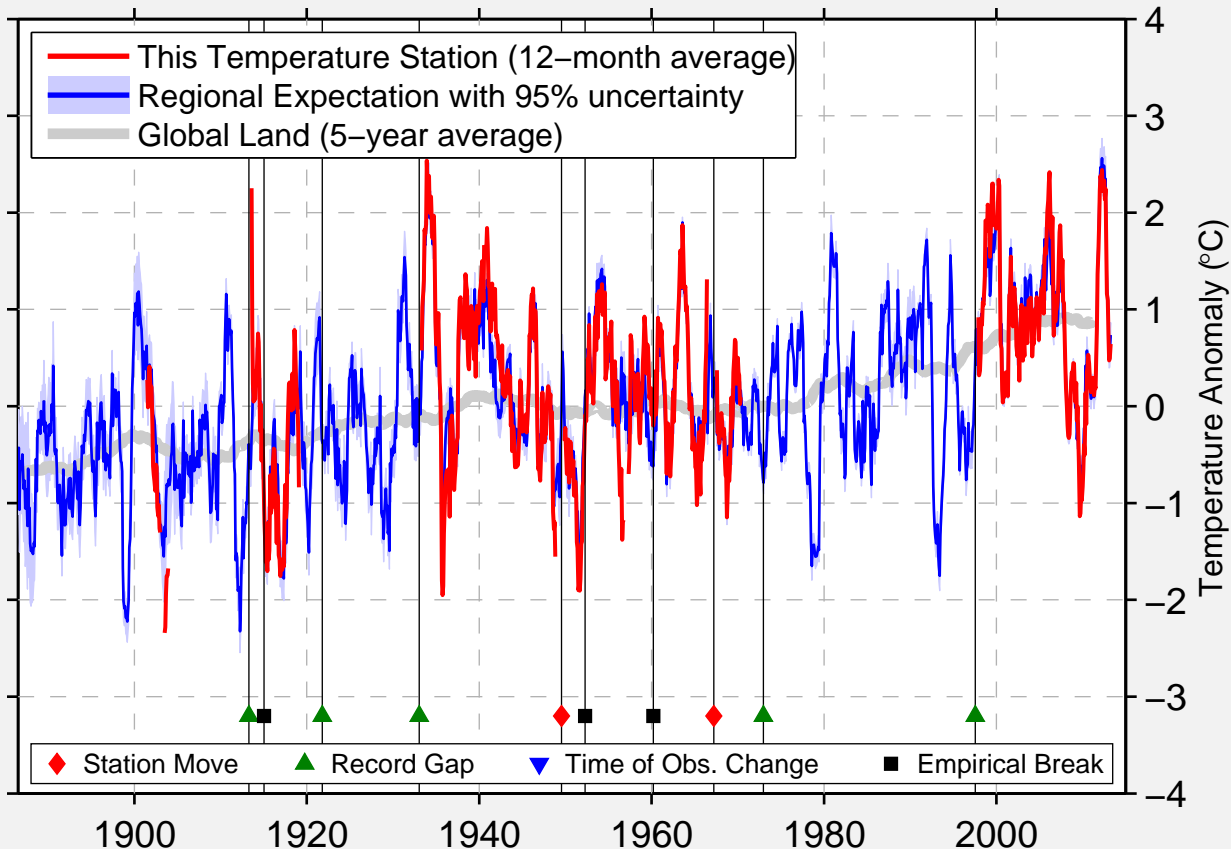

PINE RIDGE AIRPORT

43.019 N, 102.542 W (United States)

Data Quality Controlled and Aligned at Breakpoints

Berkeley Earth