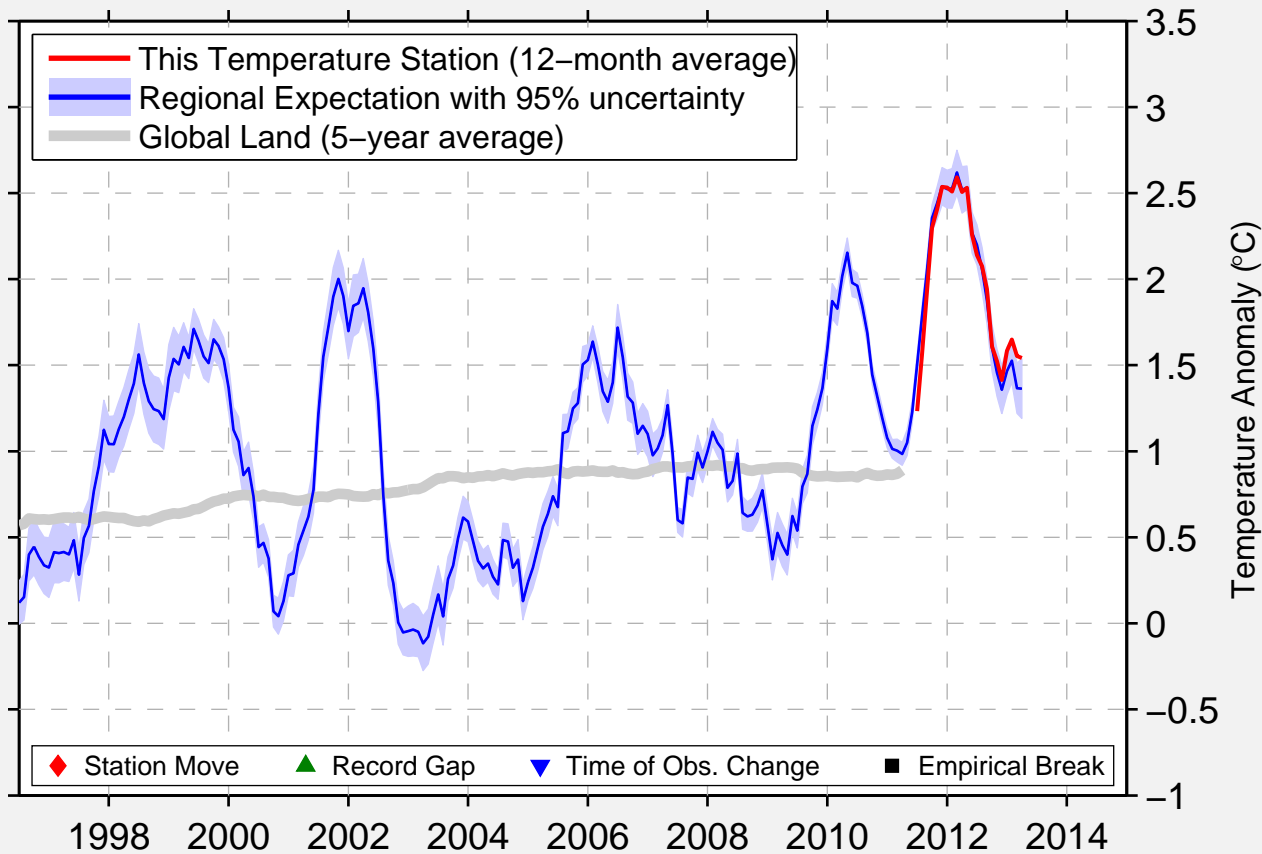

# NORTH HAMPTON

42.959 N, 70.823 W (United States)

◆ Station Move    ▲ Record Gap    ▼ Time of Obs. Change    ■ Empirical Break