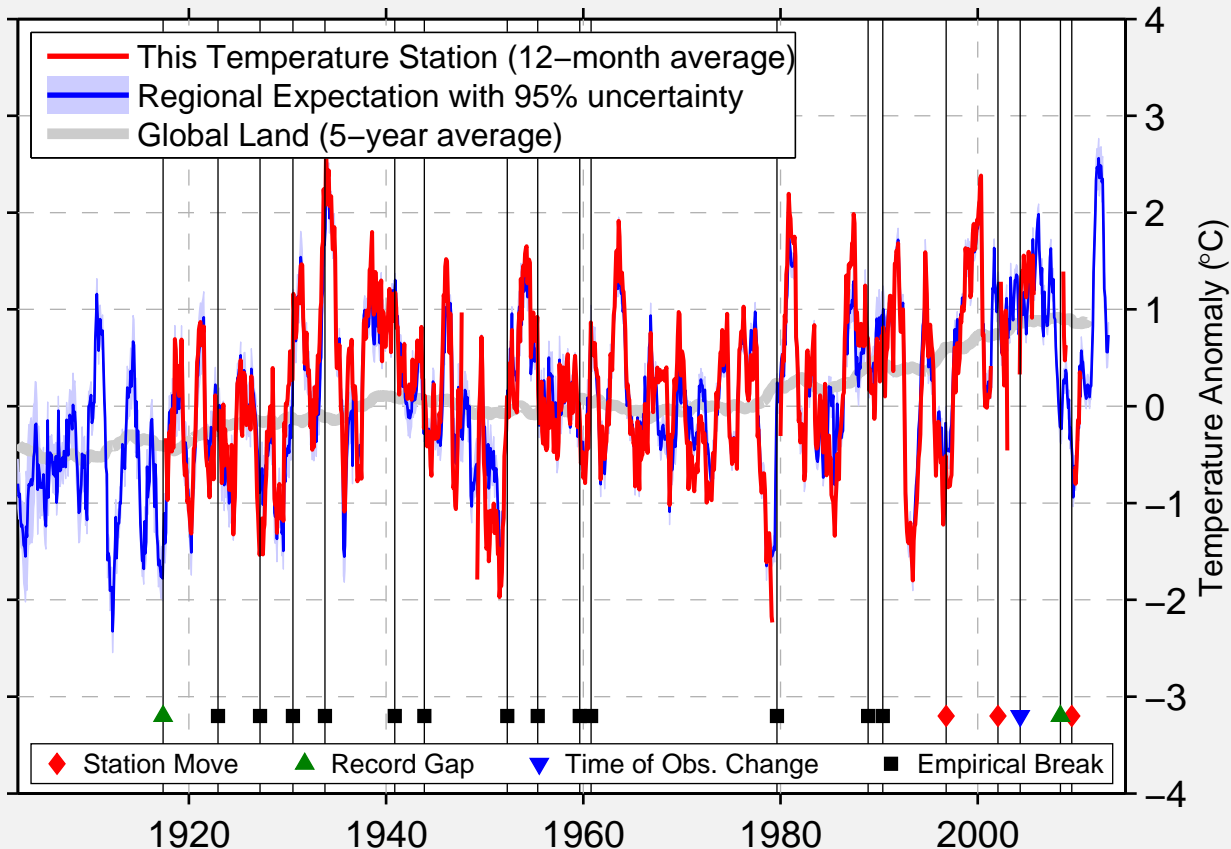

MERRIMAN, NE.

42.908 N, 101.700 W (United States)

Data Quality Controlled and Aligned at Breakpoints

Berkeley Earth