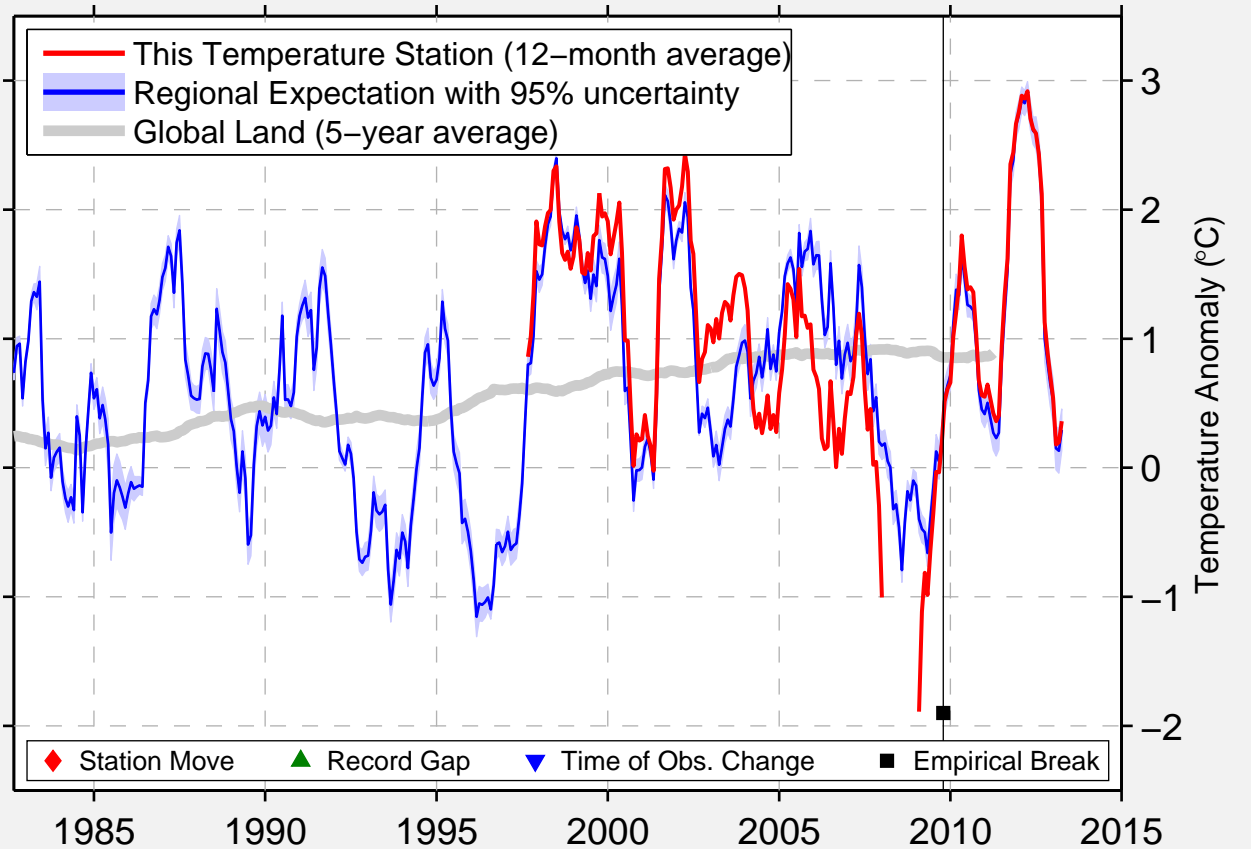

# IOWA CO AP

42.885 N, 90.234 W (United States)

◆ Station Move    ▲ Record Gap    ▼ Time of Obs. Change    ■ Empirical Break