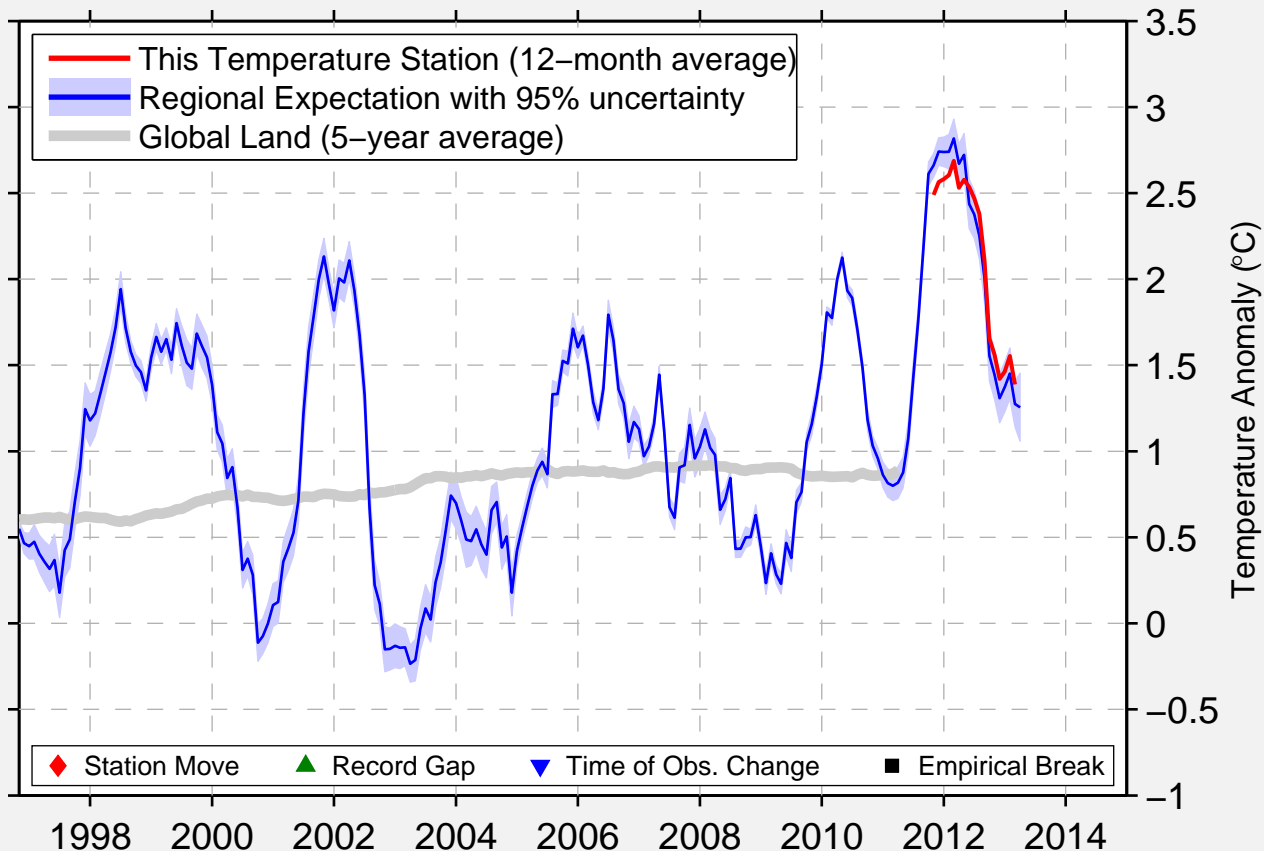

JAFFREY SILVER RCH AIRPK

42.809 N, 72.005 W (United States)

Data Quality Controlled and Aligned at Breakpoints

Berkeley Earth