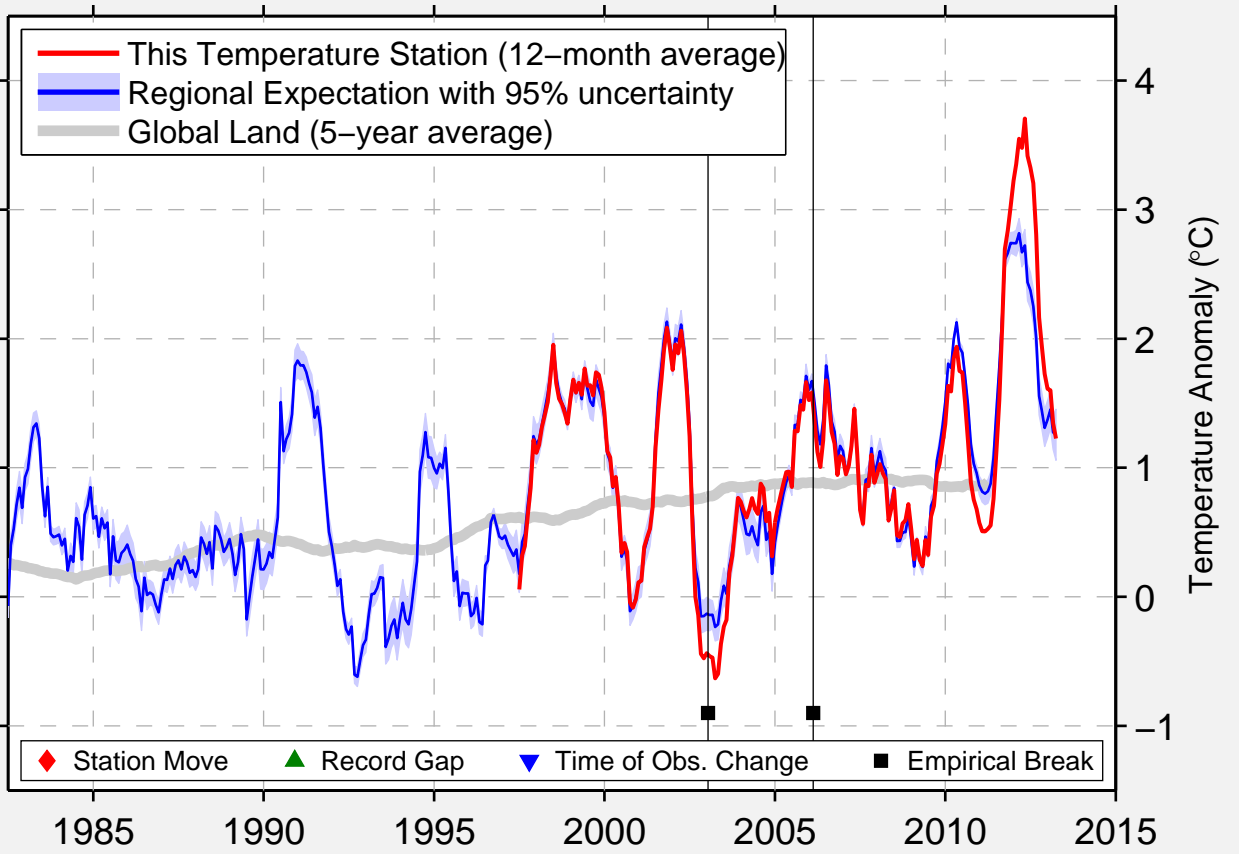

JAFFREY MUNI AP-SILVER RANCH

42.805 N, 72.004 W (United States)

Data Quality Controlled and Aligned at Breakpoints

Berkeley Earth