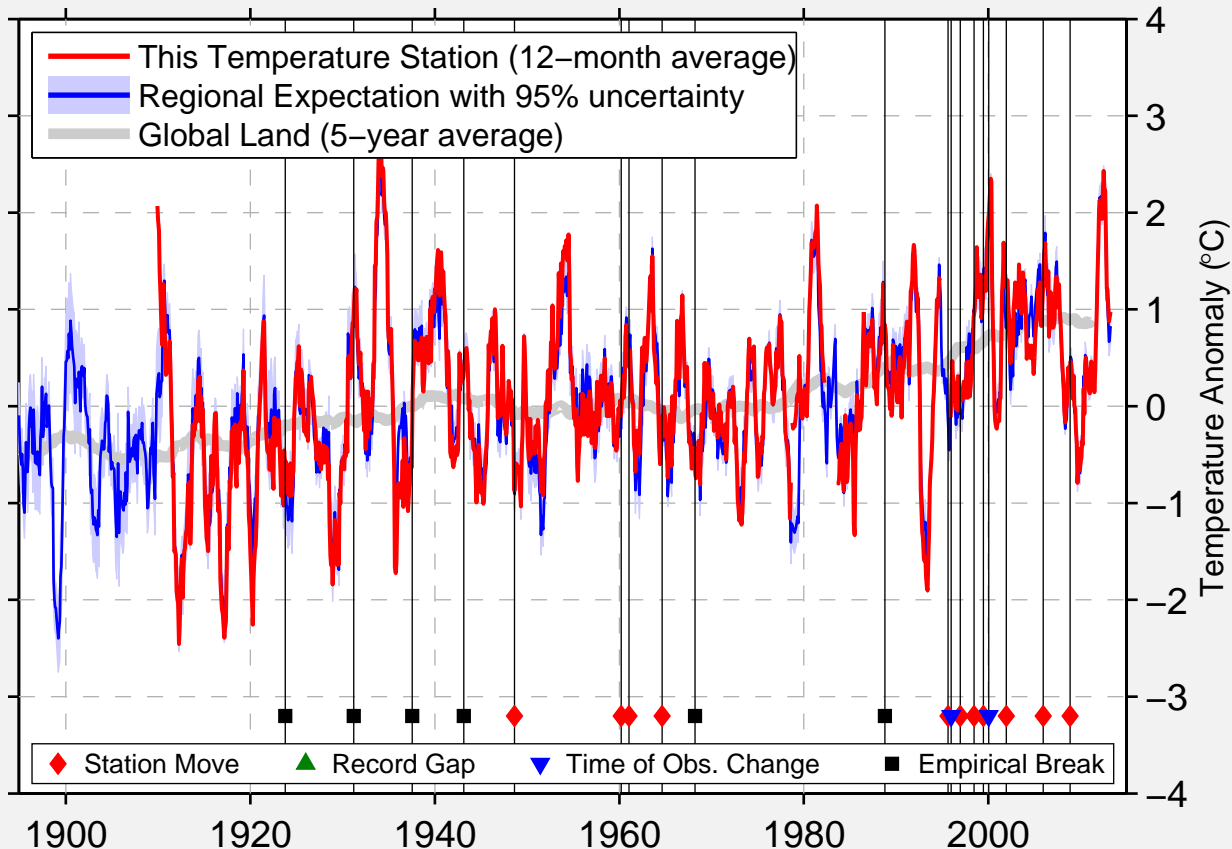

# DOUGLAS CONVERSE CO AIRPT

42.772 N, 105.393 W (United States)

Data Quality Controlled and Aligned at Breakpoints

Berkeley Earth