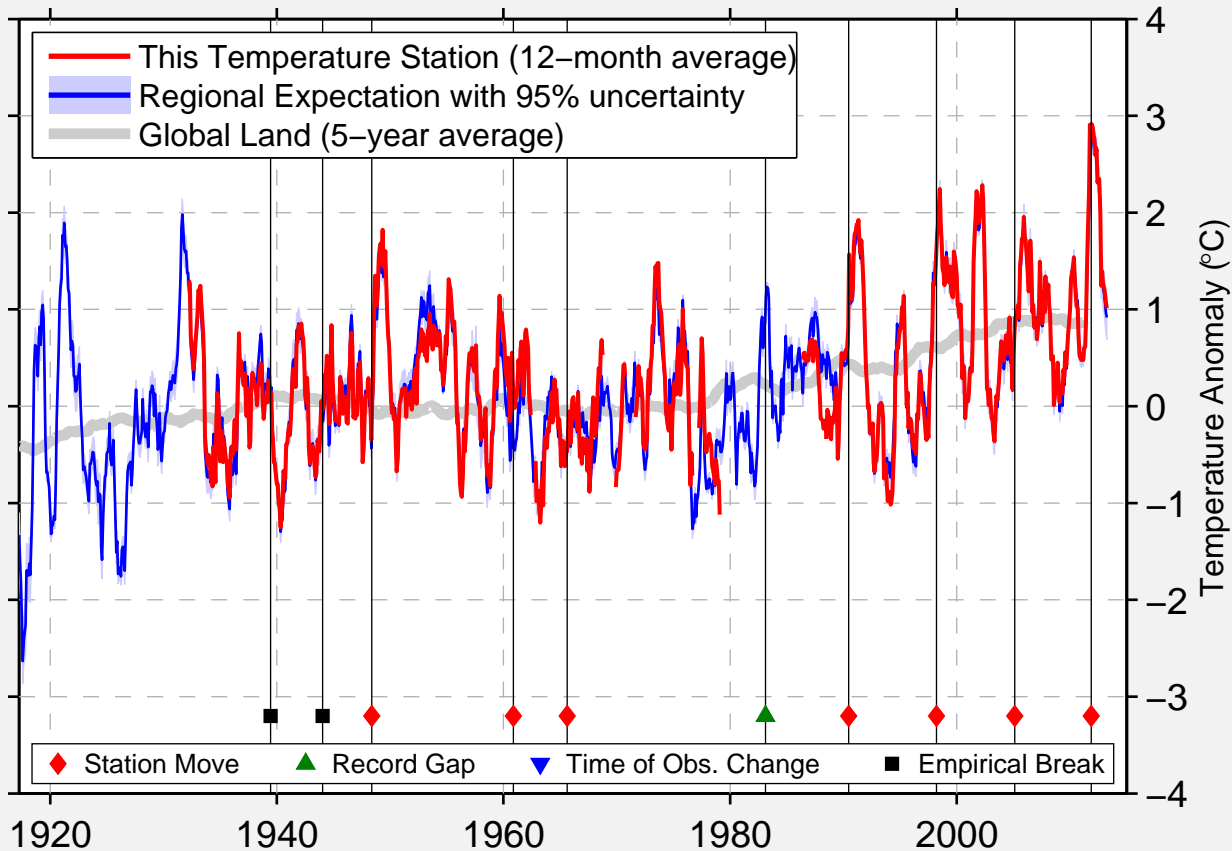

# SOUTH WALES EMERY PARK

42.736 N, 78.555 W (United States)

Data Quality Controlled and Aligned at Breakpoints

Berkeley Earth