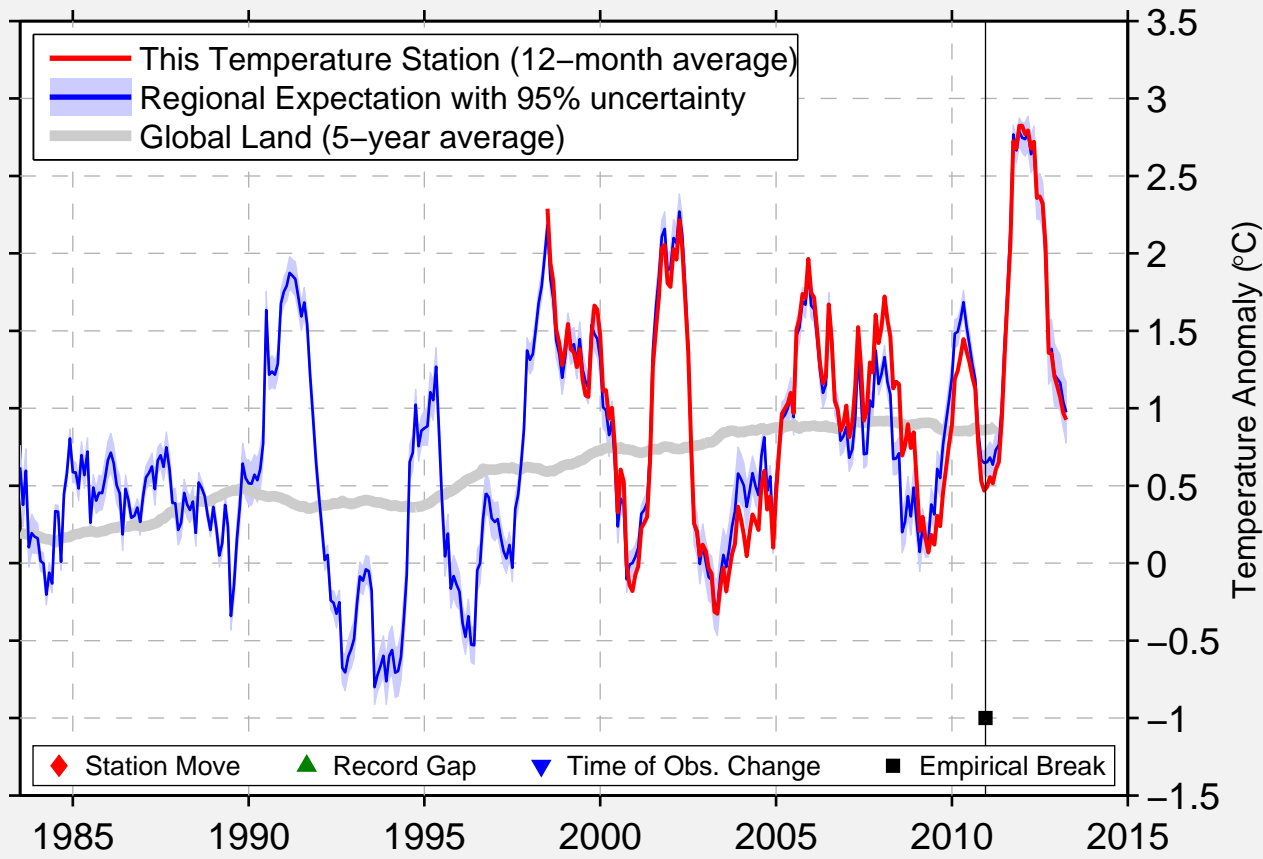

PENN YAN AIRPORT

42.638 N, 77.053 W (United States)

Data Quality Controlled and Aligned at Breakpoints

Berkeley Earth