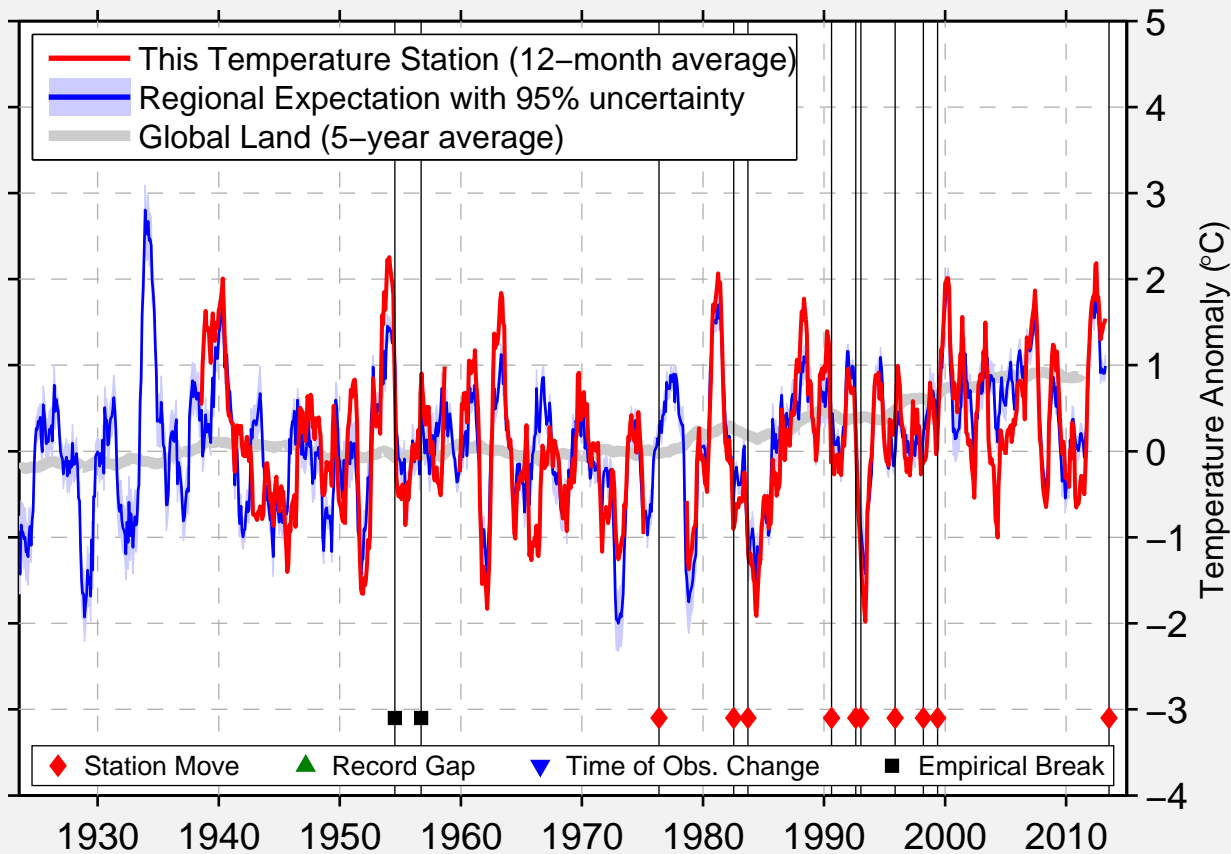

BIG PINEY–MARBLETON AIRPRT

42.563 N, 110.112 W (United States)

Data Quality Controlled and Aligned at Breakpoints

Berkeley Earth