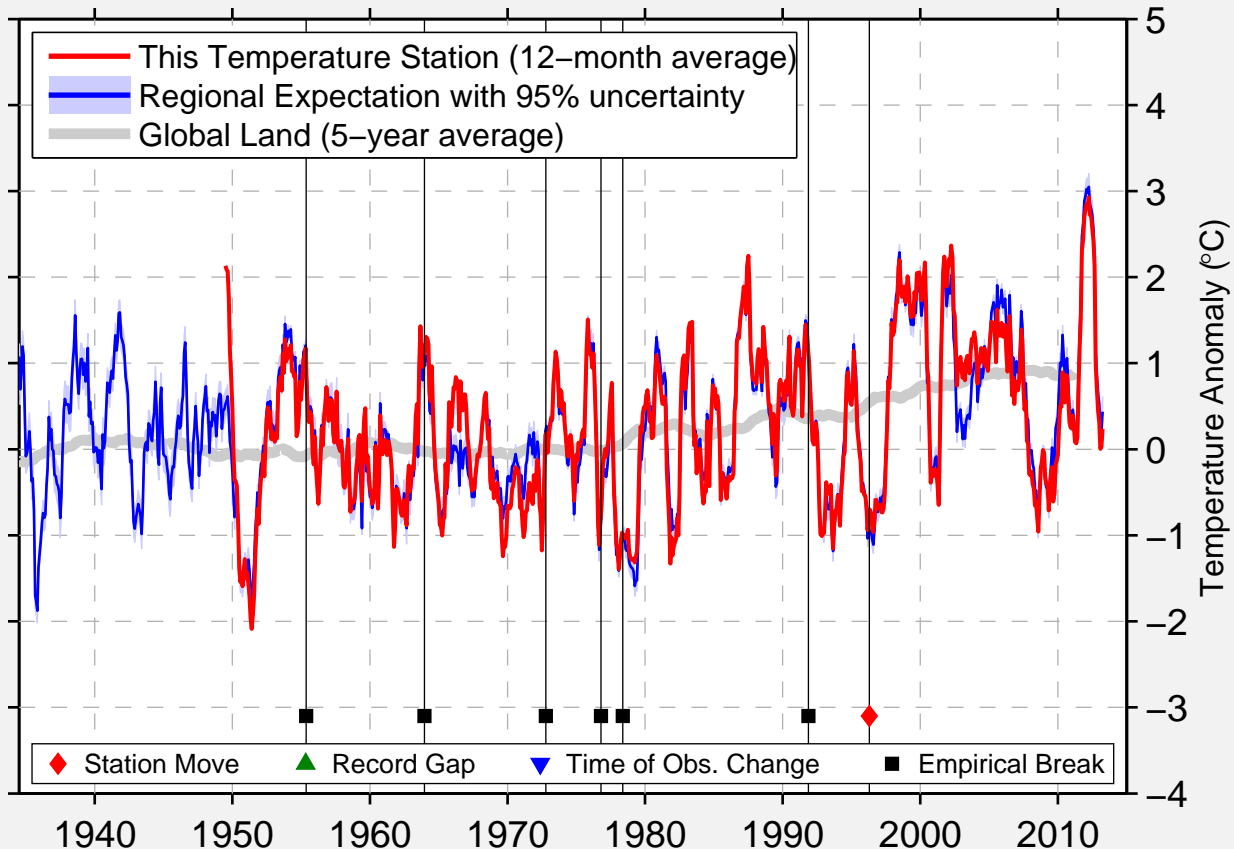

WATERLOO MUNICIPAL ARPT

42.554 N, 92.401 W (United States)

Data Quality Controlled and Aligned at Breakpoints

Berkeley Earth