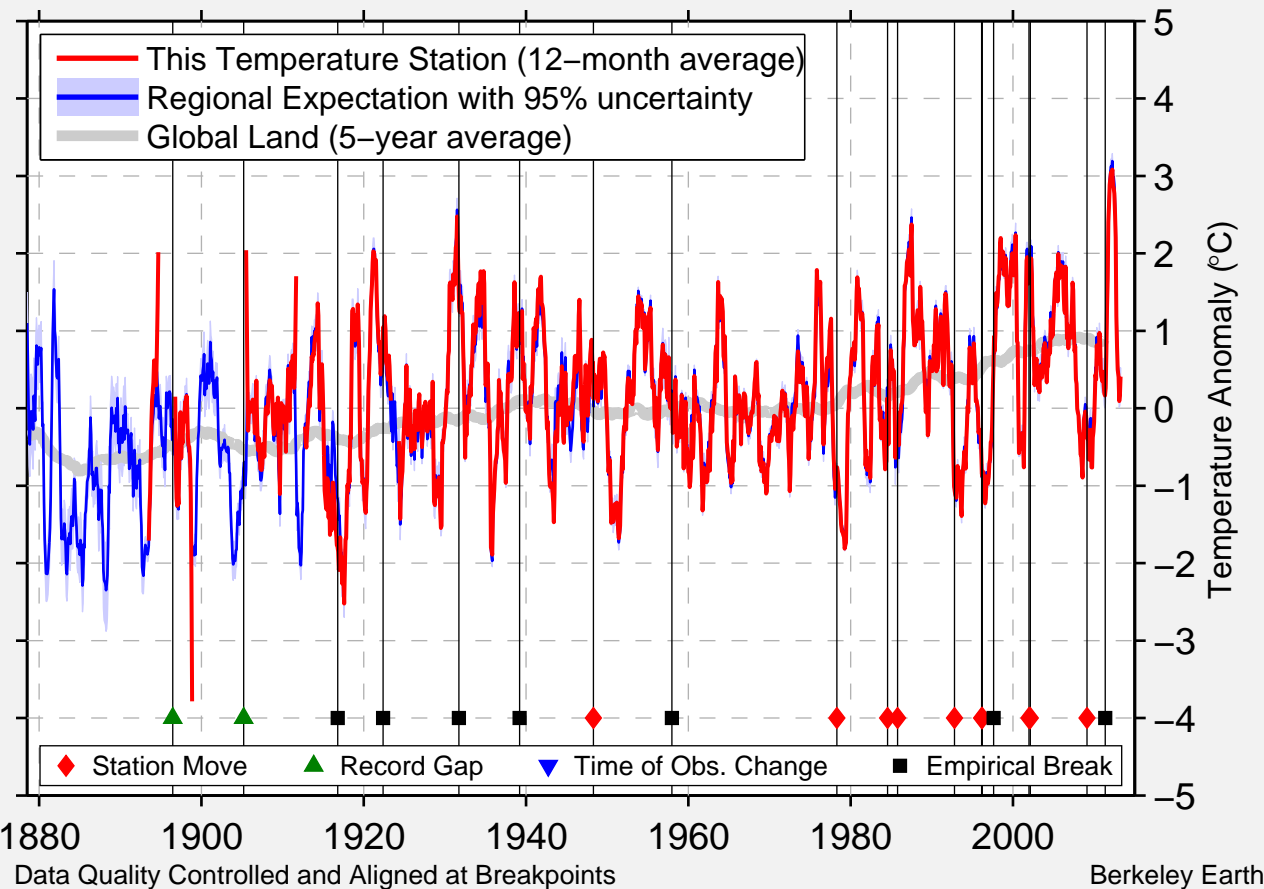

WEBSTER CITY MUNI AP

42.450 N, 93.833 W (United States)

Data Quality Controlled and Aligned at Breakpoints

Berkeley Earth