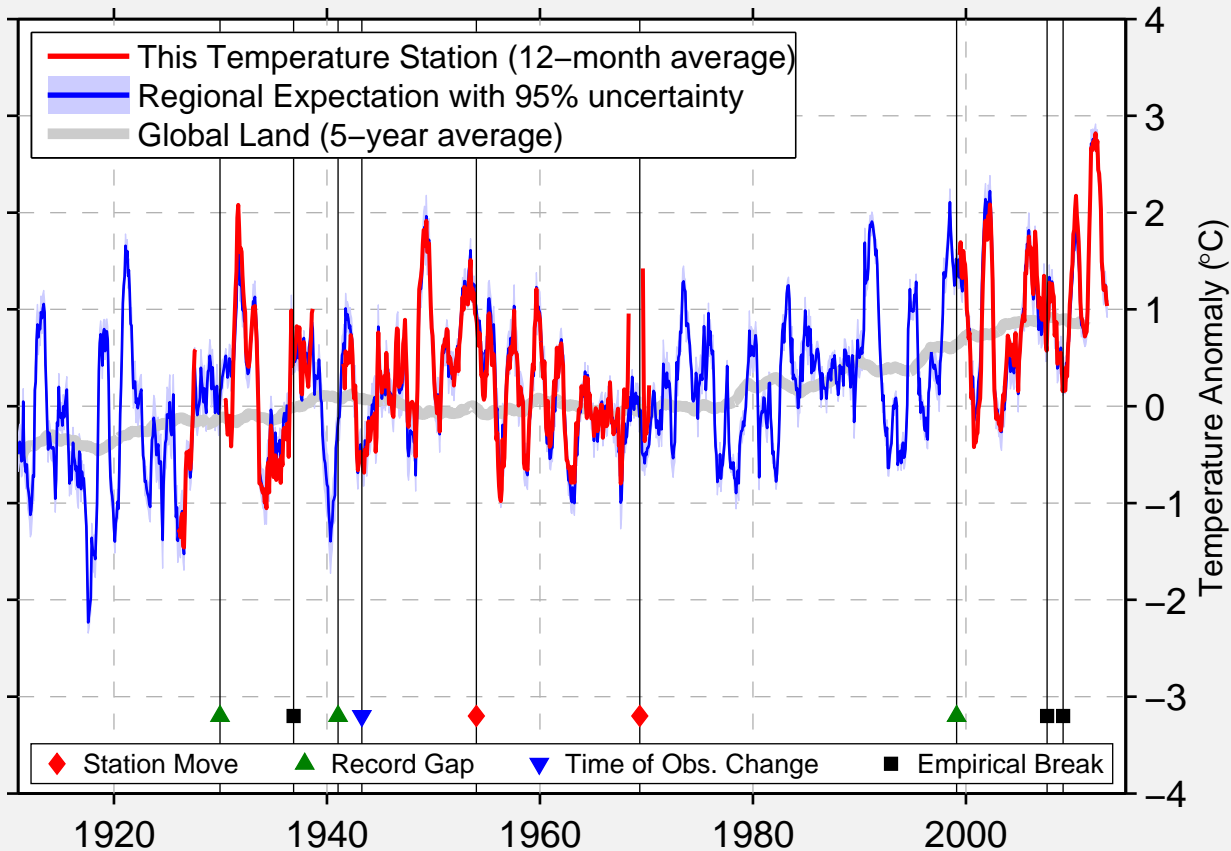

PITTSFIELD MUNICIPAL AP

42.430 N, 73.295 W (United States)

Data Quality Controlled and Aligned at Breakpoints

Berkeley Earth