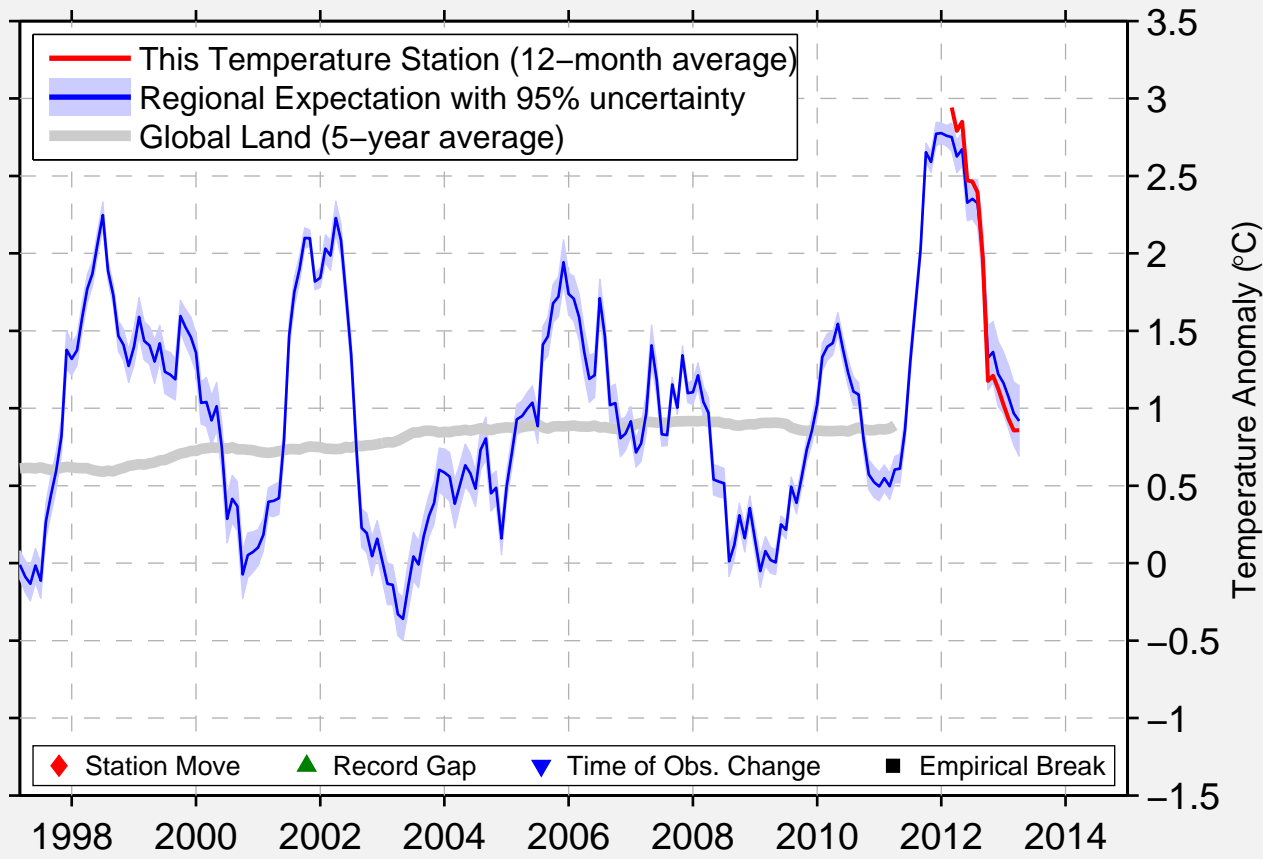

PORTLAND 1 SW

42.372 N, 79.487 W (United States)

Data Quality Controlled and Aligned at Breakpoints

Berkeley Earth