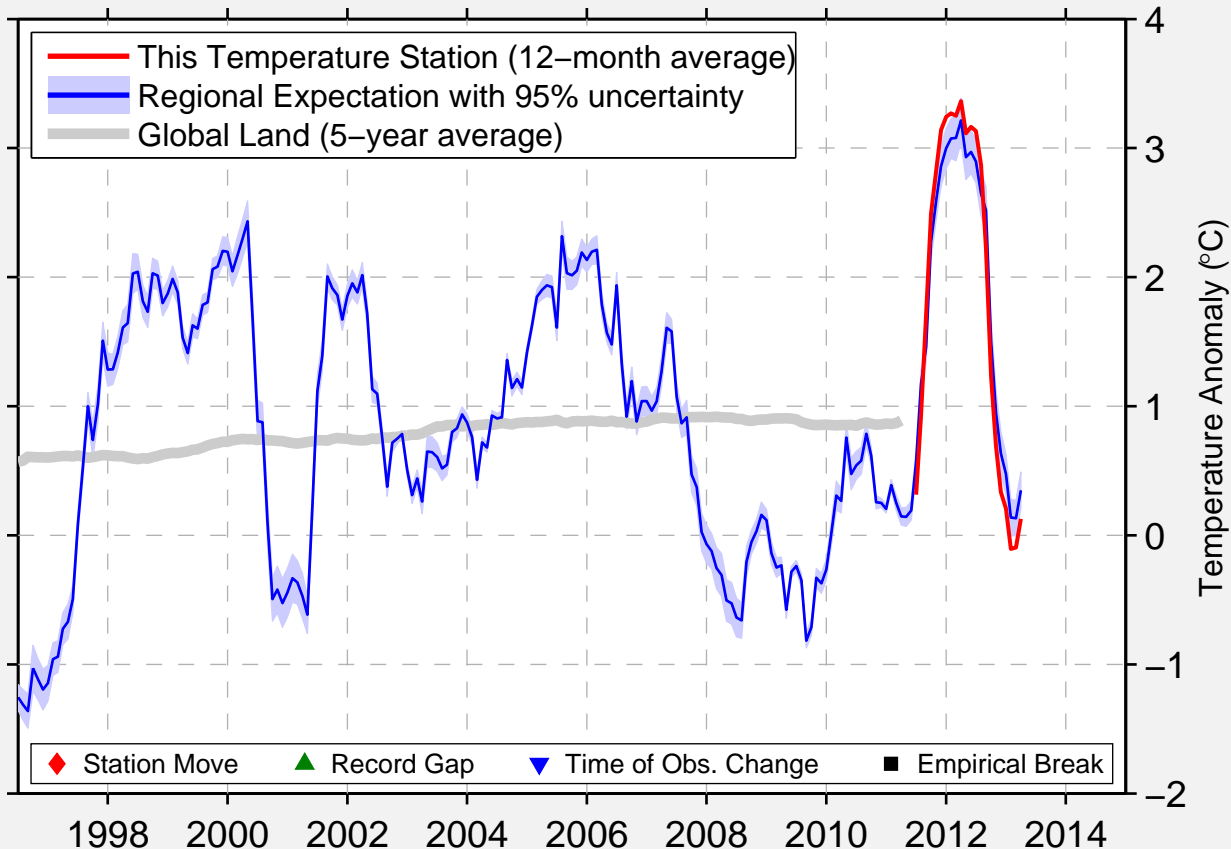

# BATTLE CREEK 3NE

42.370 N, 95.575 W (United States)

Data Quality Controlled and Aligned at Breakpoints

Berkeley Earth