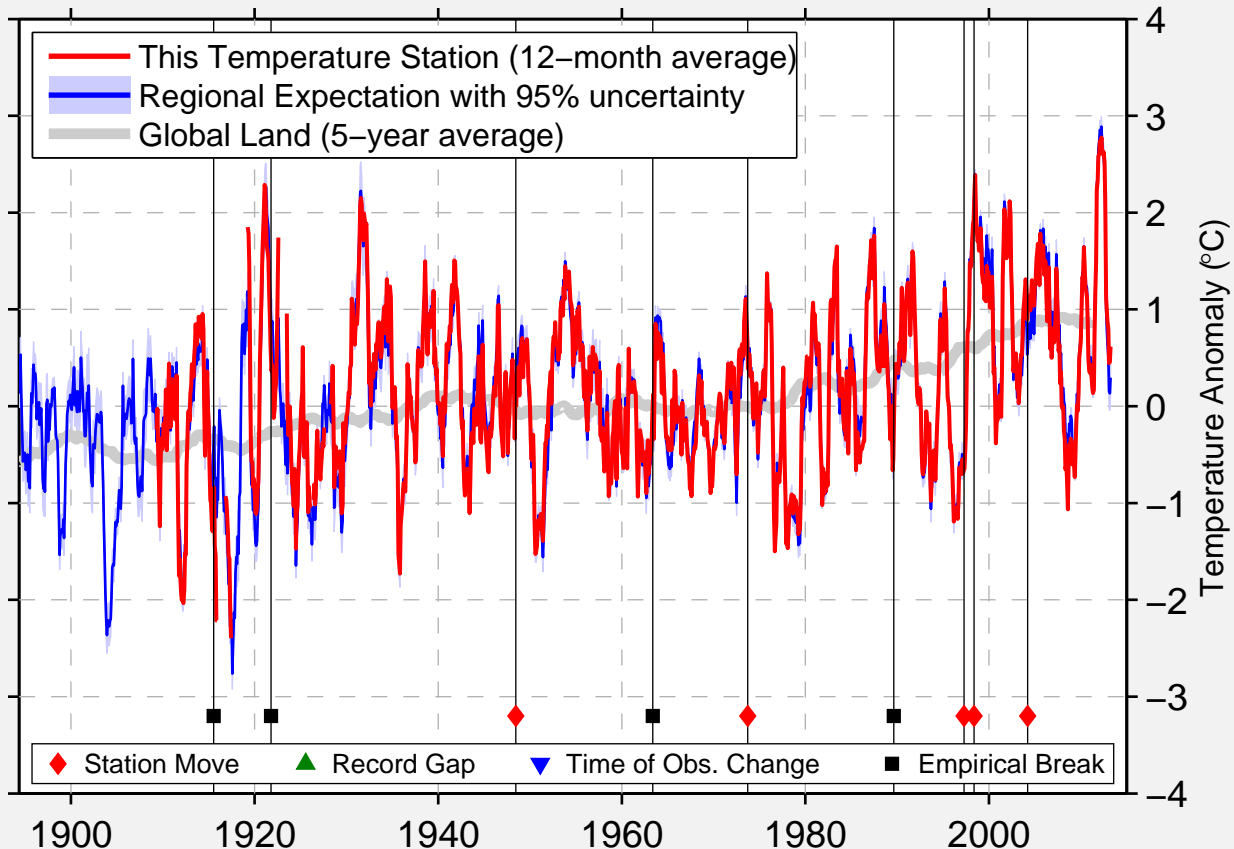

# FREEPORT WASTE WTR PLT

42.273 N, 89.599 W (United States)

Data Quality Controlled and Aligned at Breakpoints

Berkeley Earth