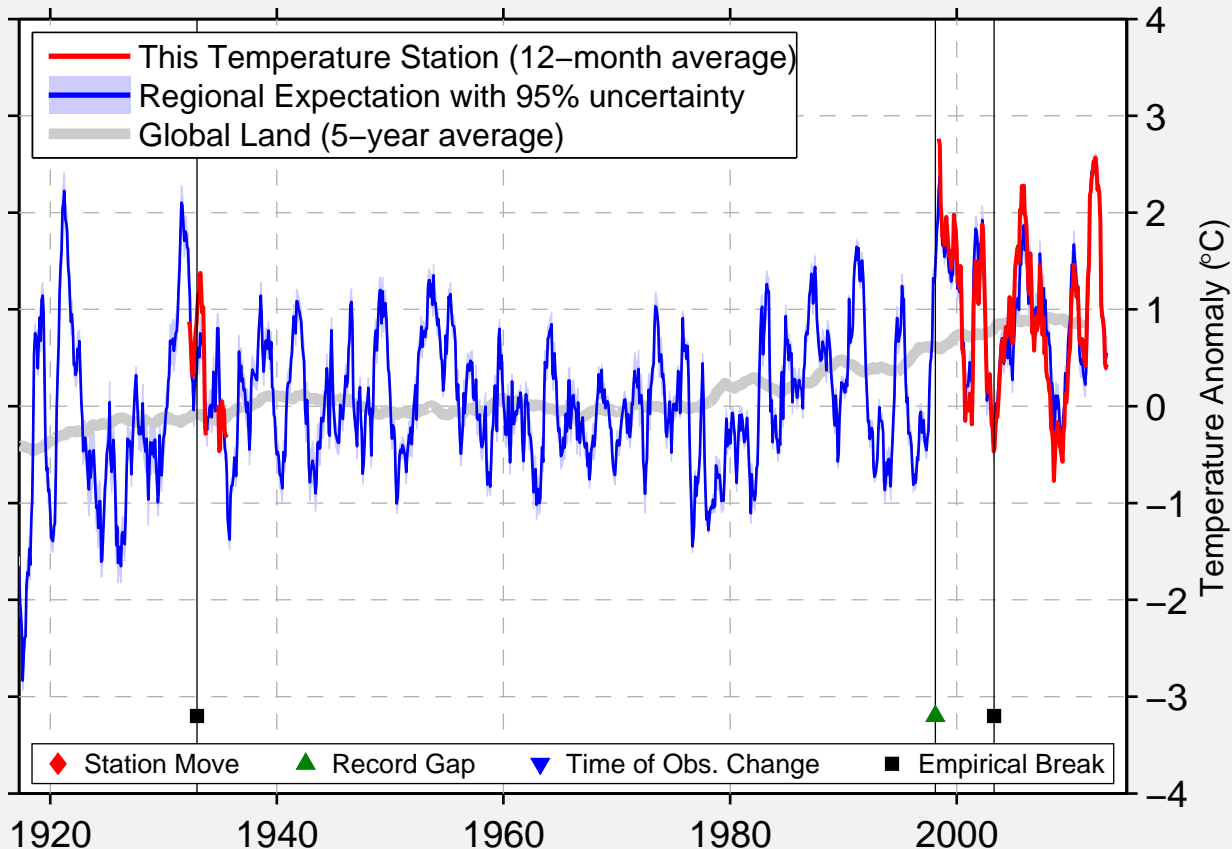

KALAMAZOO BATTLE CK INTL AP

42.267 N, 85.584 W (United States)

Data Quality Controlled and Aligned at Breakpoints

Berkeley Earth