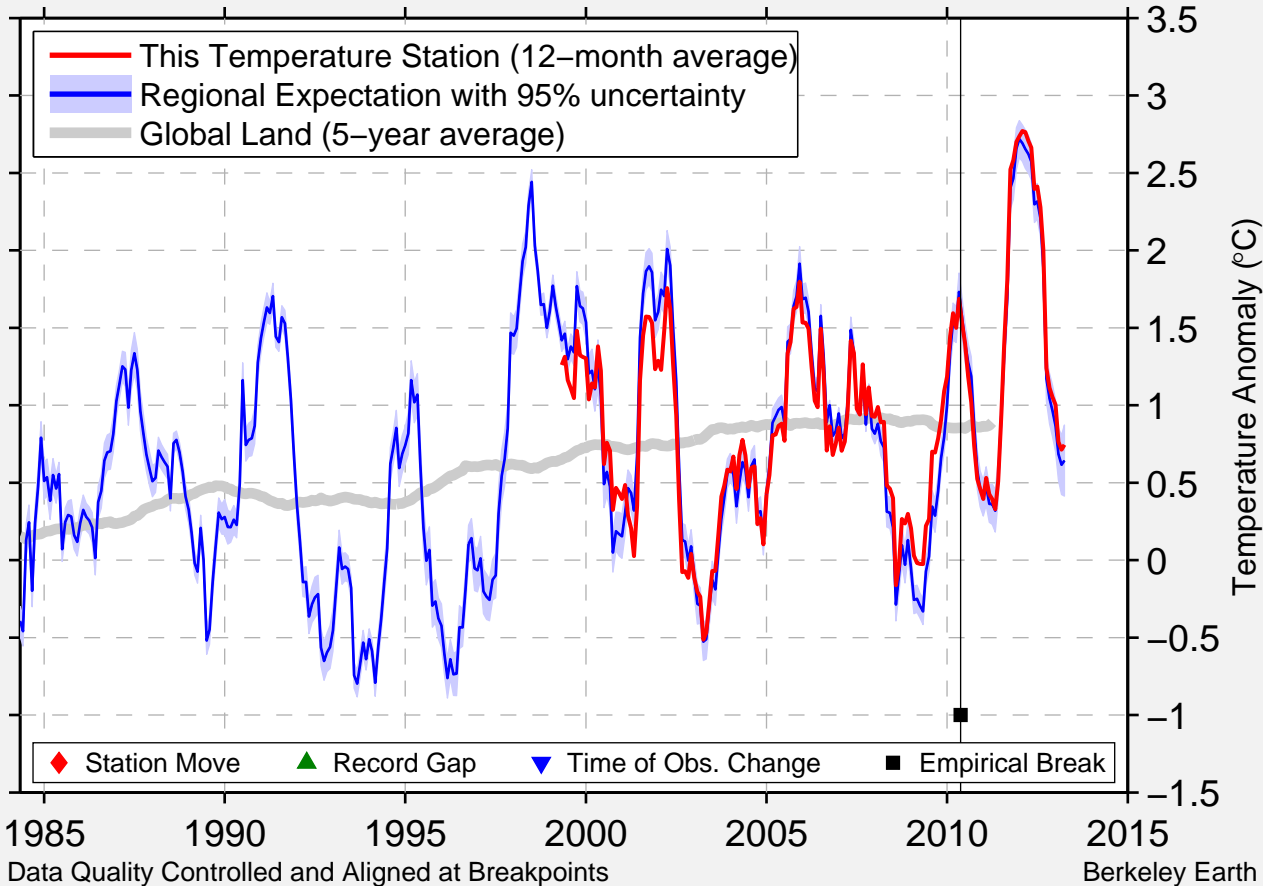

# ANN ARBOR MUNI AP

42.223 N, 83.744 W (United States)

Data Quality Controlled and Aligned at Breakpoints

Berkeley Earth