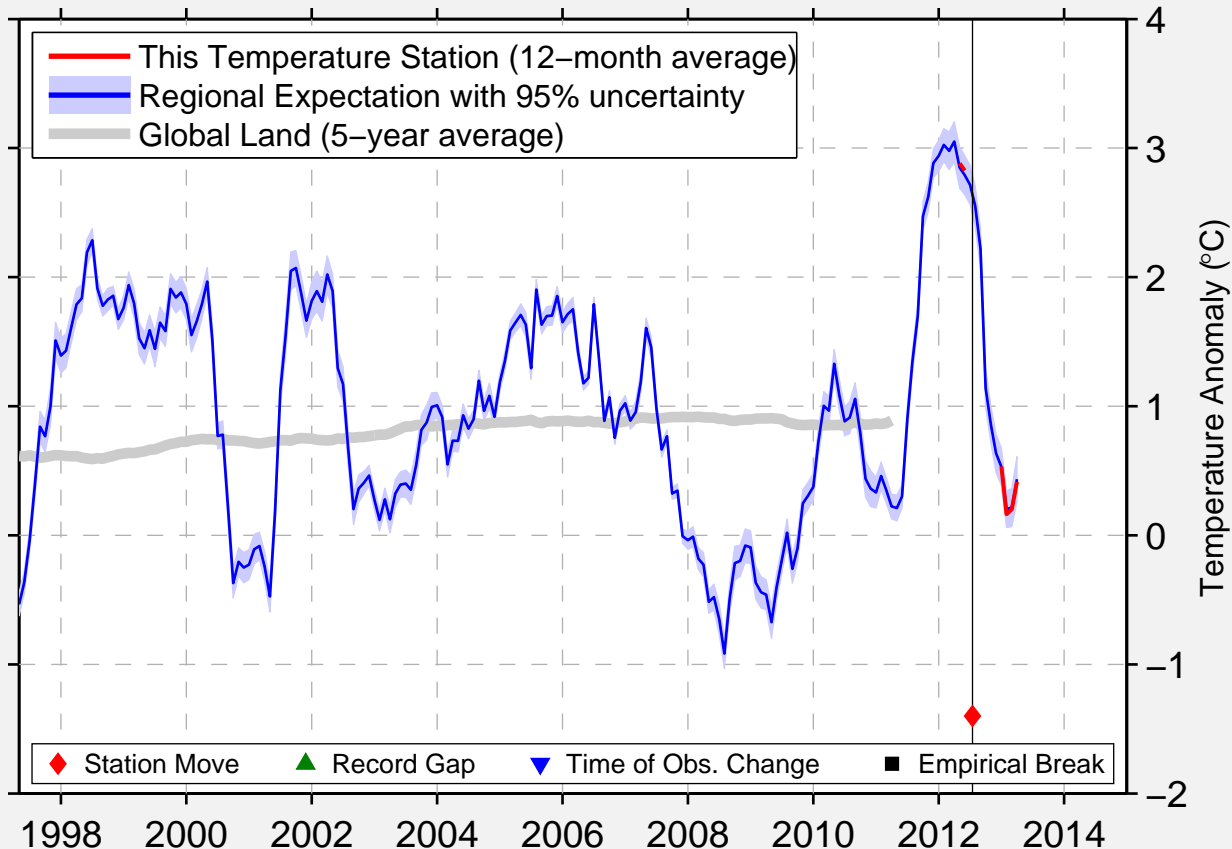

# ANAMOSA 3 SSW

42.077 N, 91.303 W (United States)

Data Quality Controlled and Aligned at Breakpoints

Berkeley Earth