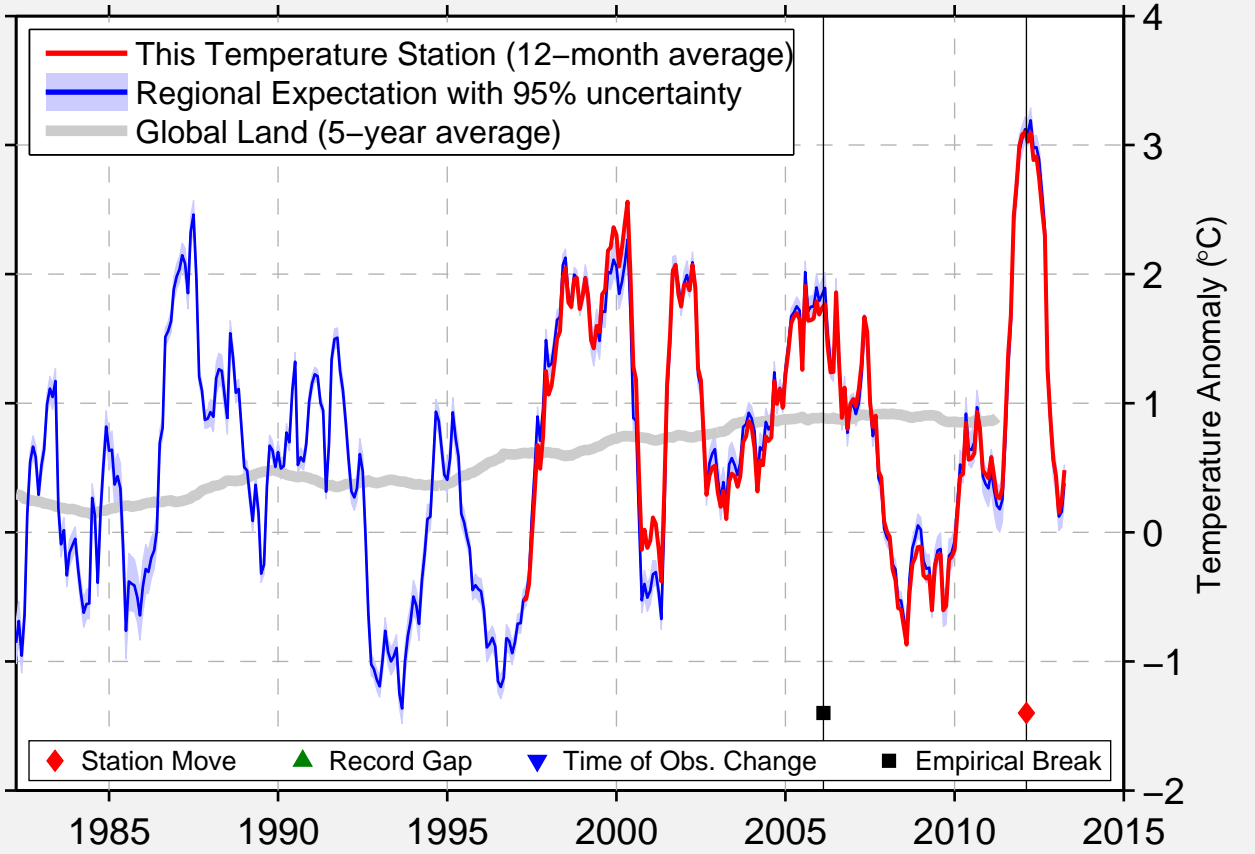

# AMES MUNICIPAL AIRPORT

41.995 N, 93.619 W (United States)

Data Quality Controlled and Aligned at Breakpoints

Berkeley Earth