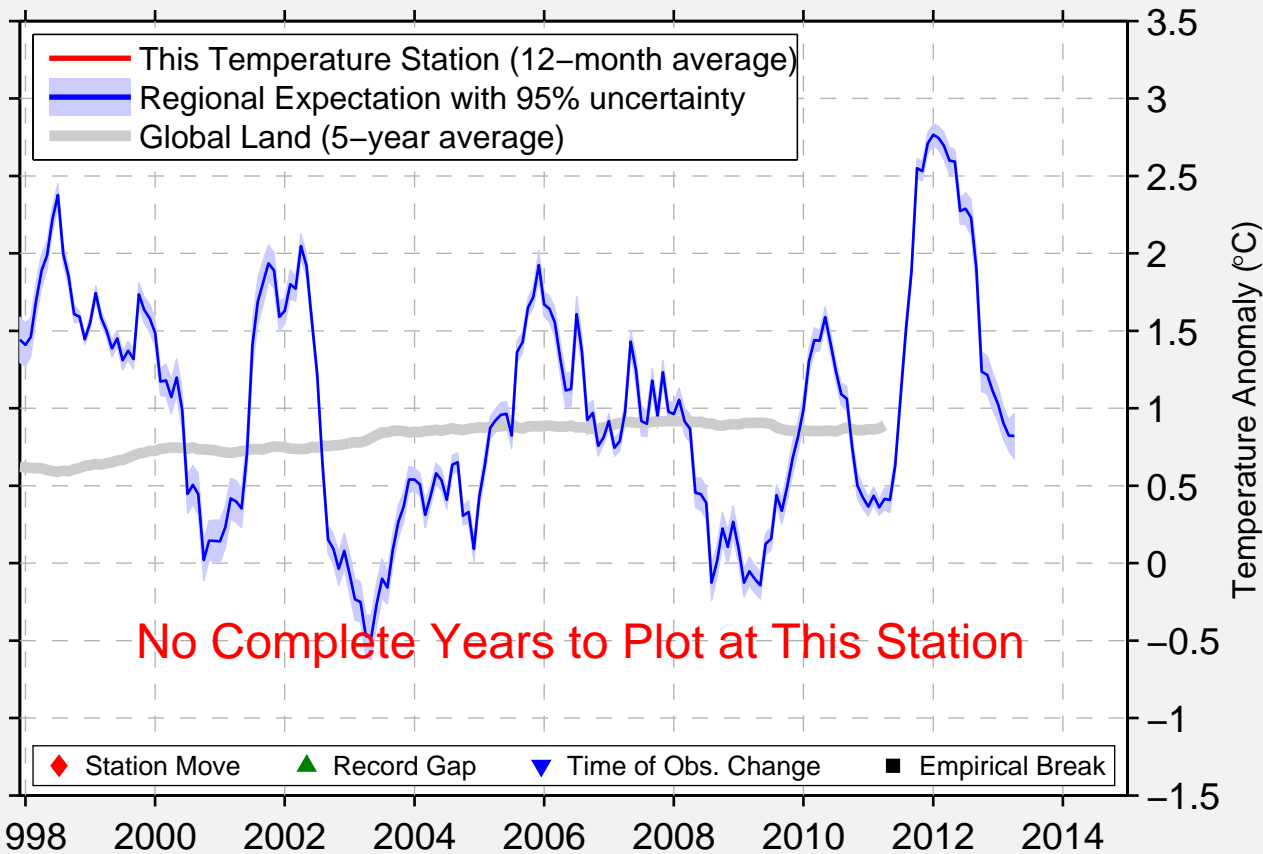

UNION CITY FILTRATION PLANT

41.900 N, 79.835 W (United States)

No Complete Years to Plot at This Station

◆ Station Move ▲ Record Gap ▼ Time of Obs. Change ■ Empirical Break