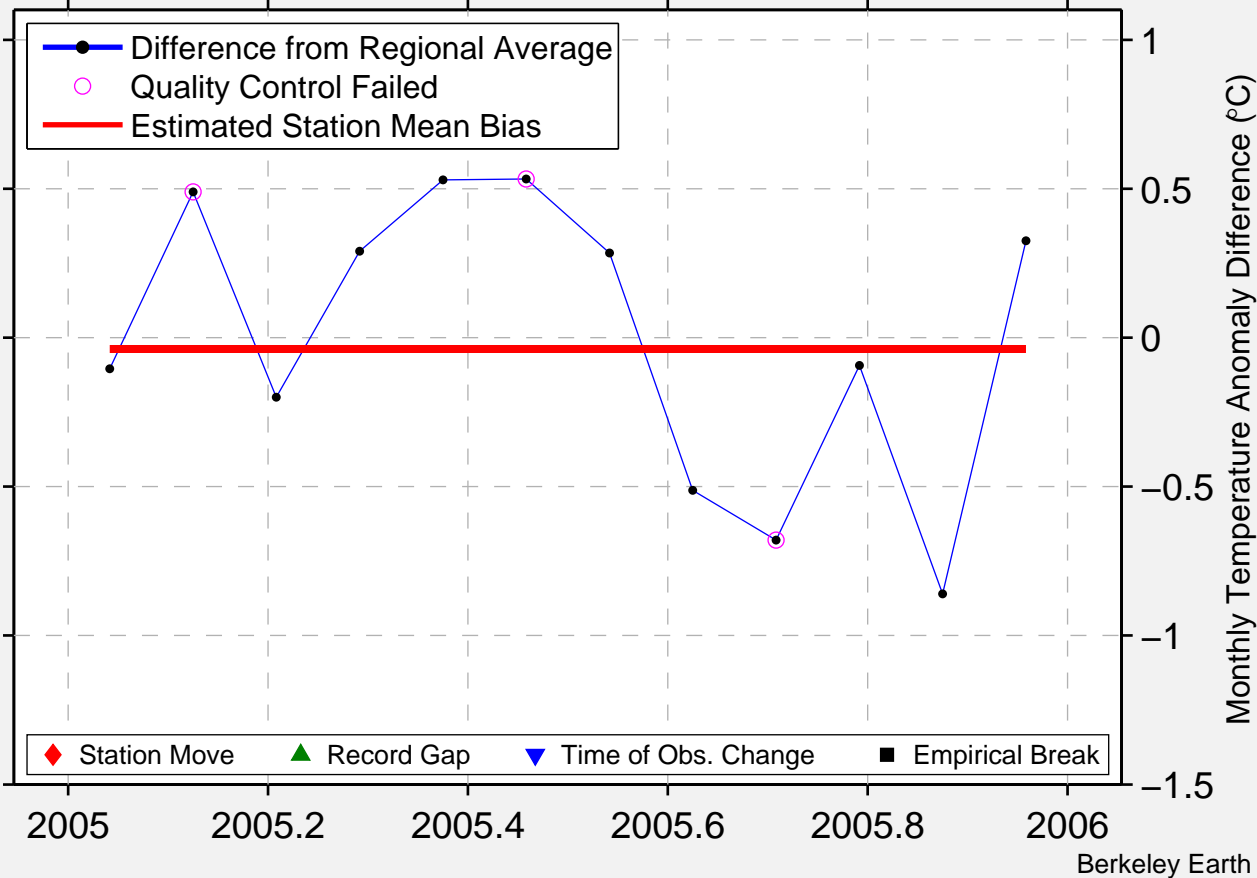

# MONTICELLO SULLIVAN

## Difference of Station Temperature Data from Regional Average

◆ Station Move    ▲ Record Gap    ▼ Time of Obs. Change    ■ Empirical Break