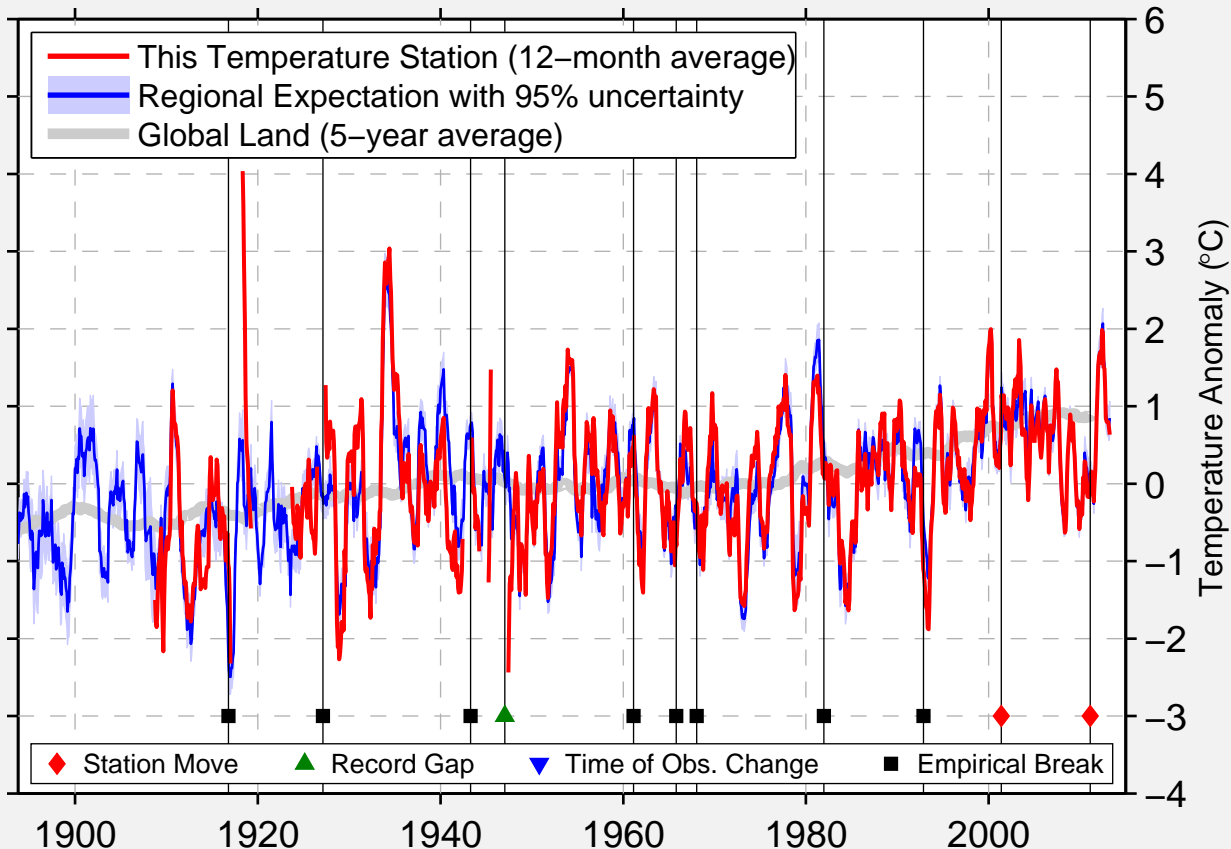

# ROCK-SPRINGS-FAA-AP

41.596 N, 109.046 W (United States)

Data Quality Controlled and Aligned at Breakpoints

Berkeley Earth