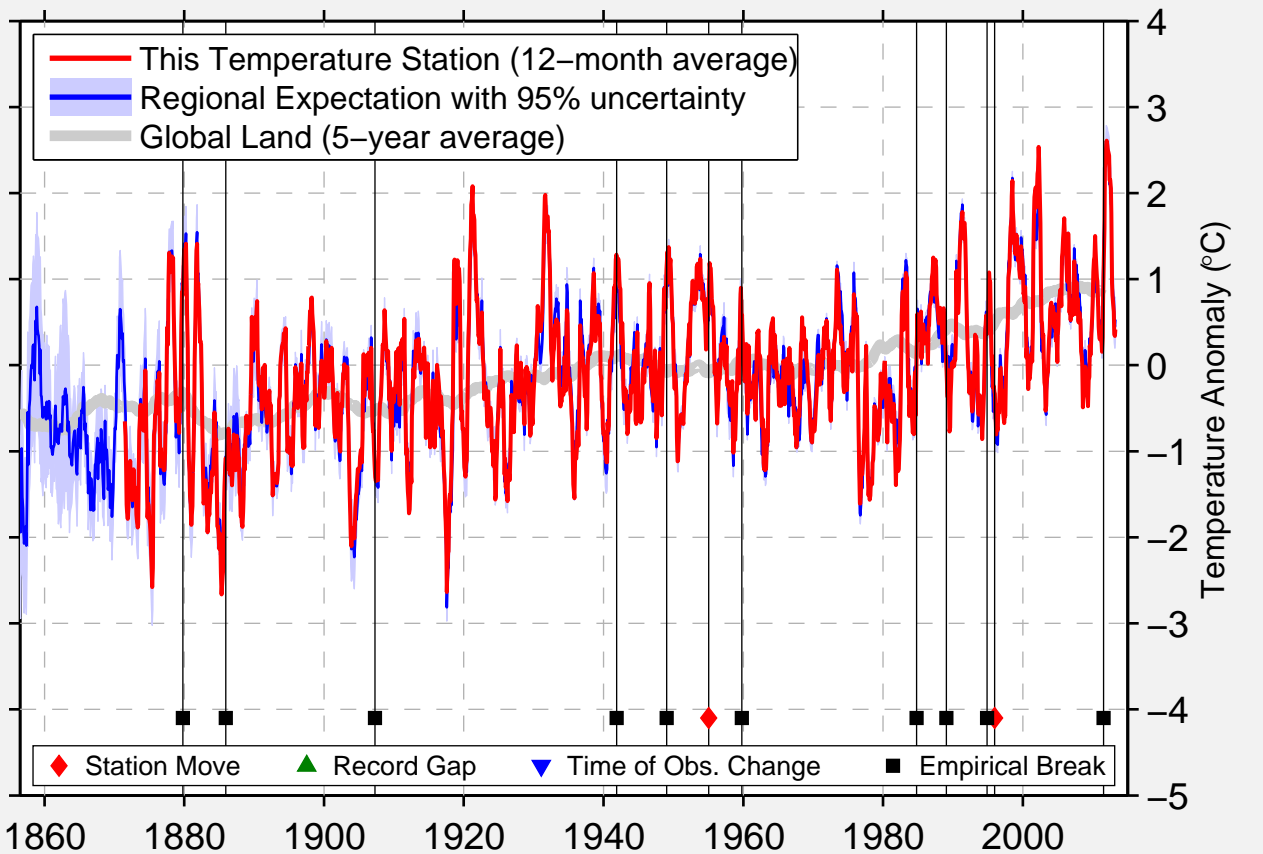

TOLEDO EXPRESS AIRPORT

41.587 N, 83.640 W (United States)

Data Quality Controlled and Aligned at Breakpoints

Berkeley Earth